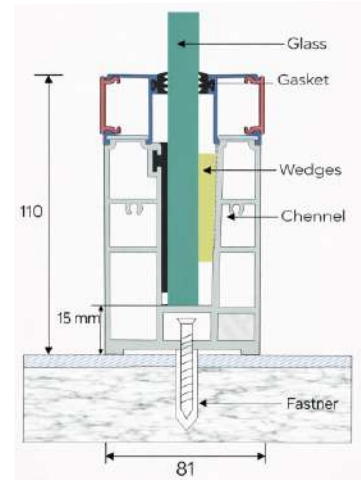

LED System

Features

- ★ 100 % Recyclable
- ★ Easy Cleaning
- ★ Maintenance Free
- ★ Weaher Proof
- ★ Robust for Higher Safety

Product Details

Size : 81 x 110 mm
Glass : 12 to 14 mm Glass
Length : 12 Ft. / 16 Ft.
Weight : 1100 gm. (1 feet)
Finish : Wooden / Powder Coating