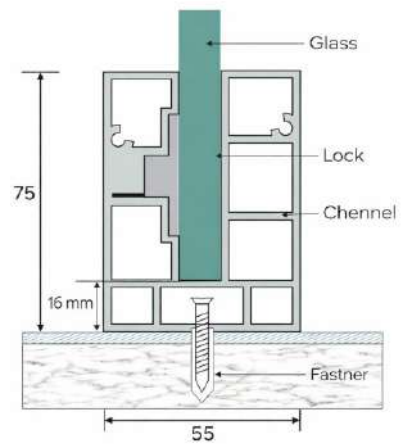

LPI - 146

Features

- ★ 100 % Recyclable
- ★ Easy Cleaning
- ★ Maintenance Free
- ★ Weaher Proof
- ★ Robust for Higher Safety

Product Details

Size : 60 x 75 mm
 Glass : 12 to 14 mm Glass
 Length : 12 Ft. / 16 Ft.
 Weight : 950 gm. (1 feet)
 Finish : Wooden / Powder Coating

➤ Aluminum Continuous Bottom Profile

LPI - 147

Features

- ★ 100 % Recyclable
- ★ Easy Cleaning
- ★ Maintenance Free
- ★ Weaher Proof
- ★ Robust for Higher Safety

Product Details

Size : 50 x 60 mm
 Glass : 12 to 14 mm Glass
 Length : 12 Ft. / 16 Ft.
 Weight : 600 gm. (1 feet)
 Finish : Wooden / Powder Coating

LPI - 148

Features

- ★ 100 % Recyclable
- ★ Easy Cleaning
- ★ Maintenance Free
- ★ Weaher Proof
- ★ Robust for Higher Safety

Product Details

Size : 55 x 75 mm
 Glass : 12 to 14 mm Glass
 Length : 12 Ft. / 16 Ft.
 Weight : 900 gm. (1 feet)
 Finish : Wooden / Powder Coating