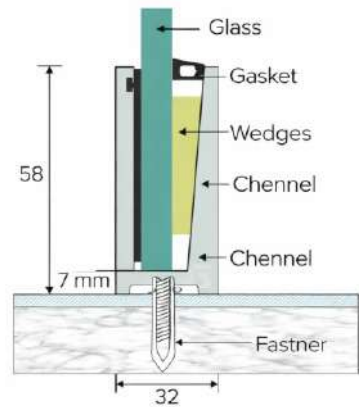

LPI - 128

Features

- ★ 100 % Recyclable
- ★ Easy Cleaning
- ★ Maintenance Free
- ★ Weaher Proof
- ★ Robust for Higher Safety

Product Details

Size : 32 x 58 mm
Glass : 12 to 14 mm Glass
Length : 12 Ft. / 16 Ft.
Weight : 650 gm. (1 feet)
Finish : Wooden / Powder Coating