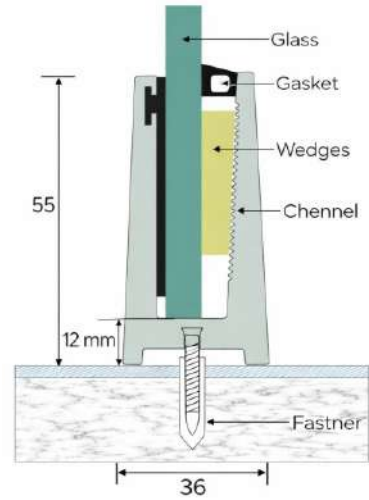

➤ Aluminum Continuous Bottom Profile

LPI - 137

Features

- ★ 100 % Recyclable
- ★ Easy Cleaning
- ★ Maintenance Free
- ★ Weaher Proof
- ★ Robust for Higher Safety

Product Details

Size : 36 x 55 mm
Glass : 12 to 14 mm Glass
Length : 12 Ft. / 16 Ft.
Weight : 700 gm. (1 feet)
Finish : Wooden / Powder Coating