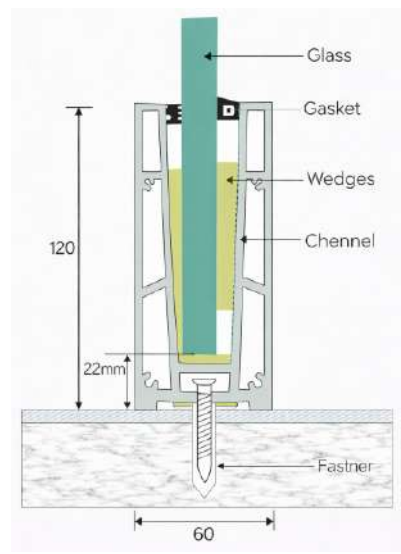

LPI - 156

Features

- ★ 100 % Recyclable
- ★ Easy Cleaning
- ★ Maintenance Free
- ★ Weaher Proof
- ★ Robust for Higher Safety

Product Details

Size : 60 x 120 mm
Glass : 12 to 14 mm Glass
Length : 12 Ft. / 16 Ft.
Weight : 1500 gm. (1 feet)
Finish : Wooden / Powder Coating