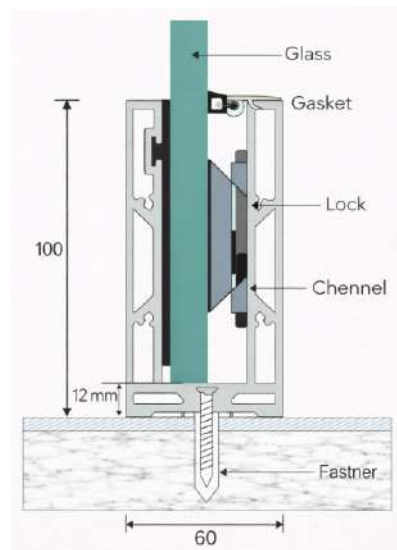

LPI - 158

Features

- ★ 100 % Recyclable
- ★ Easy Cleaning
- ★ Maintenance Free
- ★ Weaher Proof
- ★ Robust for Higher Safety

Product Details

Size : 60 x 100 mm
Glass : 12 to 14 mm Glass
Length : 12 Ft. / 16 Ft.
Weight : 1300 gm. (1 feet)
Finish : Wooden / Powder Coating