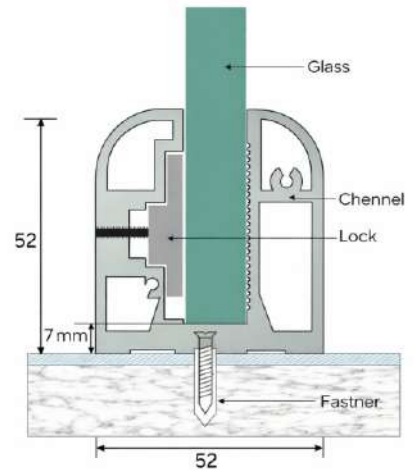

LPI - 139

Features

- ★ 100 % Recyclable
- ★ Easy Cleaning
- ★ Maintenance Free
- ★ Weaher Proof
- ★ Robust for Higher Safety

Product Details

Size : 52 x 52 mm
Glass : 12 mm Glass
Length : 12 Ft. / 16 Ft.
Weight : 650 gm. (1 feet)
Finish : Wooden / Powder Coating