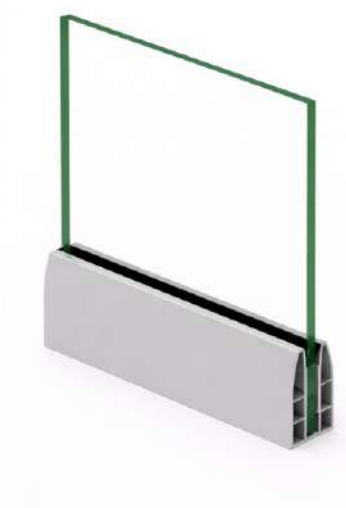

LPI - 168

Features

- ★ 100 % Recyclable
- ★ Easy Cleaning
- ★ Maintenance Free
- ★ Weather Proof
- ★ Robust for Higher Safety

Product Details

Size : 75 x 125 mm
Glass : 12 to 14 mm Glass
Length : 12 Ft. / 16 Ft.
Weight : 1700 gm. (1 feet)
Finish : Wooden / Powder Coating