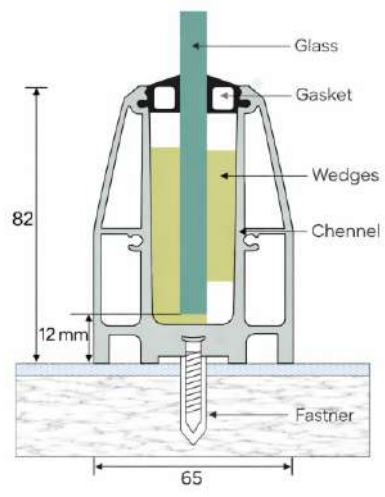

LPI - 140

Features

- ★ 100 % Recyclable
- ★ Easy Cleaning
- ★ Maintenance Free
- ★ Weaher Proof
- ★ Robust for Higher Safety

Product Details

Size : 55 x 72 mm
 Glass : 12 to 14 mm Glass
 Length : 12 Ft. / 16 Ft.
 Weight : 750 gm. (1 feet)
 Finish : Wooden / Powder Coating

➤ Aluminum Continuous Bottom Profile

LPI - 141

Features

- ★ 100 % Recyclable
- ★ Easy Cleaning
- ★ Maintenance Free
- ★ Weaher Proof
- ★ Robust for Higher Safety

Product Details

Size : 65 x 82 mm
 Glass : 12 to 14 mm Glass
 Length : 12 Ft. / 16 Ft.
 Weight : 900 gm. (1 feet)
 Finish : Wooden / Powder Coating

LPI - 142

Features

- ★ 100 % Recyclable
- ★ Easy Cleaning
- ★ Maintenance Free
- ★ Weaher Proof
- ★ Robust for Higher Safety

Product Details

Size : 65 x 82 mm
 Glass : 12 to 14 mm Glass
 Length : 12 Ft. / 16 Ft.
 Weight : 1000 gm. (1 feet)
 Finish : Wooden / Powder Coating