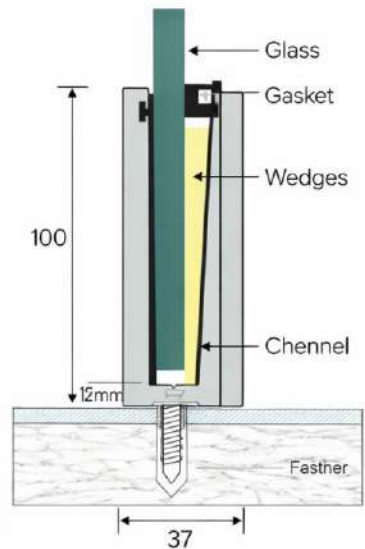

LPI - 128

Features

- ★ 100 % Recyclable
- ★ Easy Cleaning
- ★ Maintenance Free
- ★ Weaher Proof
- ★ Robust for Higher Safety

Product Details

Size : 32 x 58 mm
 Glass : 12 to 14 mm Glass
 Length : 12 Ft. / 16 Ft.
 Weight : 650 gm. (1 feet)
 Finish : Wooden / Powder Coating

LPI - 129

Features

- ★ 100 % Recyclable
- ★ Easy Cleaning
- ★ Maintenance Free
- ★ Weather Proof
- ★ Robust for Higher Safety

Product Details

Size : 37 x 80 mm
 Glass : 12 to 14 mm Glass
 Length : 12 Ft. / 16 Ft.
 Weight : 950 gm. (1 feet)
 Finish : Wooden / Powder Coating

LPI - 130

Features

- ★ 100 % Recyclable
- ★ Easy Cleaning
- ★ Maintenance Free
- ★ Weather Proof
- ★ Robust for Higher Safety

Product Details

Size : 37 x 100 mm
 Glass : 12 to 14 mm Glass
 Length : 12 Ft. / 16 Ft.
 Weight : 1200 gm. (1 feet)
 Finish : Wooden / Powder Coating