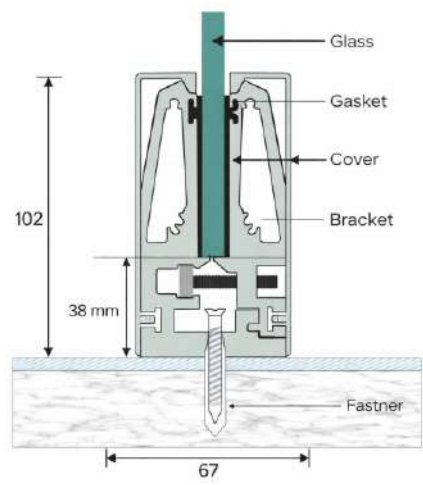

LPI - 176

Features

- ★ 100 % Recyclable
- ★ Easy Cleaning
- ★ Maintenance Free
- ★ Weaher Proof
- ★ Robust for Higher Safety

Product Details

Size : 67 x 102 mm
Glass : 12 to 14 mm Glass
Length : 12 Ft. / 16 Ft.
Weight : 260 gm. (1 feet) One side cover (Bracket 65mm 500 gm.)
Finish : Wooden / Powder Coating