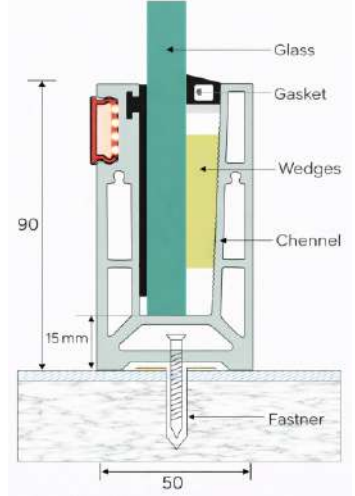

LED System

Features

- ★ 100 % Recyclable
- ★ Easy Cleaning
- ★ Maintenance Free
- ★ Weaher Proof
- ★ Robust for Higher Safety

Product Details

Size : 50 x 90 mm
Glass : 12 to 14 mm Glass
Length : 12 Ft. / 16 Ft.
Weight : 1000 gm. (1 feet)
Finish : Wooden / Powder Coating