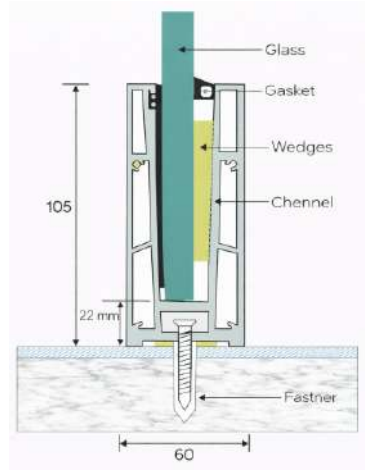

➤ Aluminum Continuous Bottom Profile

LPI - 155

Features

- ★ 100 % Recyclable
- ★ Easy Cleaning
- ★ Maintenance Free
- ★ Weaher Proof
- ★ Robust for Higher Safety

Product Details

Size : 60 x 105 mm
Glass : 12 to 14 mm Glass
Length : 12 Ft. / 16 Ft.
Weight : 1200 gm. (1 feet)
Finish : Wooden / Powder Coating