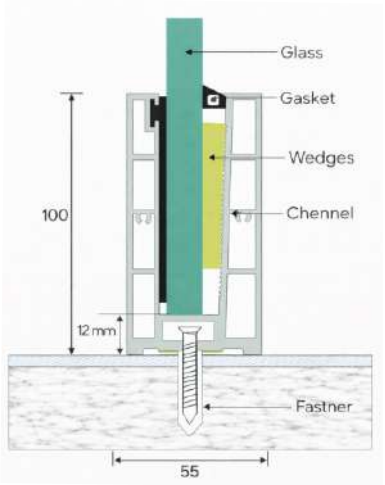

LPI - 154

Conceal System

Features

- ★ 100 % Recyclable
- ★ Easy Cleaning
- ★ Maintenance Free
- ★ Weaher Proof
- ★ Robust for Higher Safety

Product Details

Size : 55 x 100 mm
Glass : 12 to 14 mm Glass
Length : 12 Ft. / 16 Ft.
Weight : 1150 gm. (1 feet)
Finish : Wooden / Powder Coating