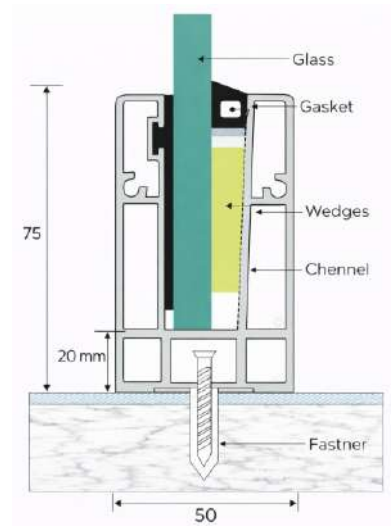

LPI - 148

Features

- ★ 100 % Recyclable
- ★ Easy Cleaning
- ★ Maintenance Free
- ★ Weaher Proof
- ★ Robust for Higher Safety

Product Details

Size : 55 x 75 mm
 Glass : 12 to 14 mm Glass
 Length : 12 Ft. / 16 Ft.
 Weight : 900 gm. (1 feet)
 Finish : Wooden / Powder Coating

➤ Aluminum Continuous Bottom Profile

LPI - 149

Features

- ★ 100 % Recyclable
- ★ Easy Cleaning
- ★ Maintenance Free
- ★ Weaher Proof
- ★ Robust for Higher Safety

Product Details

Size : 50 x 78 mm
 Glass : 12 to 14 mm Glass
 Length : 12 Ft. / 16 Ft.
 Weight : 900 gm. (1 feet)
 Finish : Wooden / Powder Coating

LPI - 150

Features

- ★ 100 % Recyclable
- ★ Easy Cleaning
- ★ Maintenance Free
- ★ Weaher Proof
- ★ Robust for Higher Safety

Product Details

Size : 50 x 75 mm
 Glass : 12 to 14 mm Glass
 Length : 12 Ft. / 16 Ft.
 Weight : 700 gm. (1 feet)
 Finish : Wooden / Powder Coating