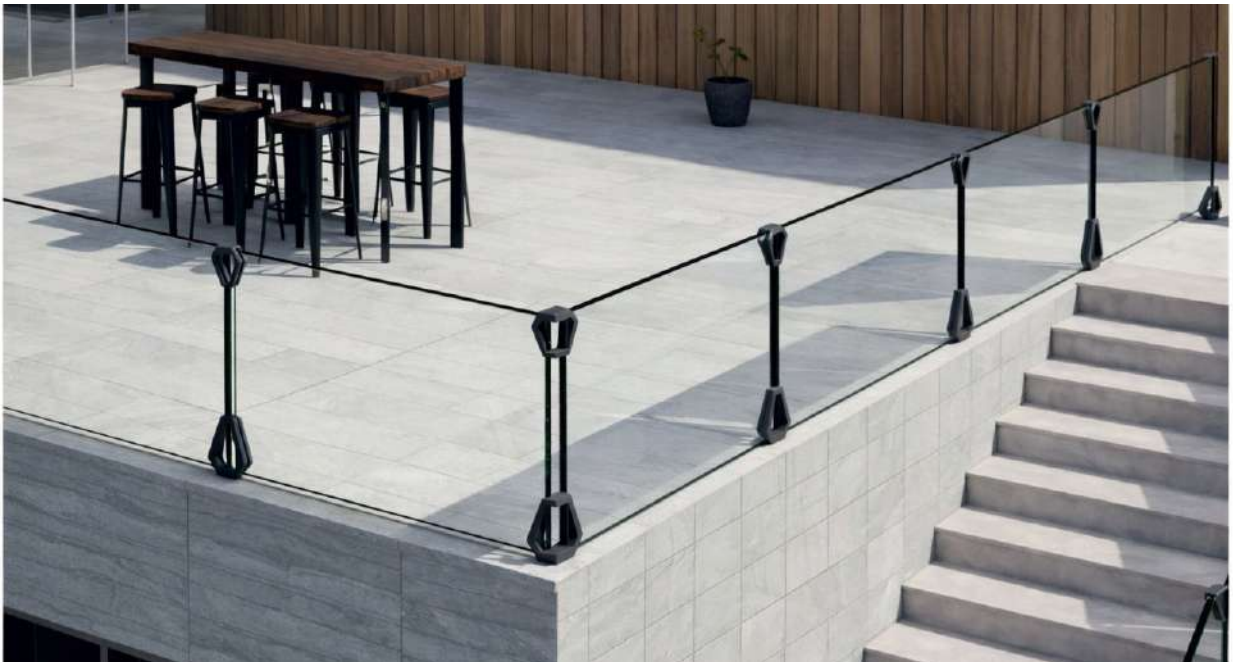

Name : Heavy Piramid Bracket
Size : 150 x 150 mm
Finish : Powder Coating / Wooden