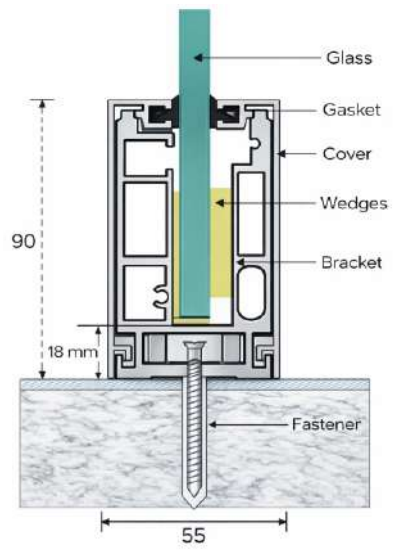

LPI - 182

Features

- ★ 100 % Recyclable
- ★ Easy Cleaning
- ★ Maintenance Free
- ★ Weaher Proof
- ★ Robust for Higher Safety

Product Details

Size : 55 x 90 mm
Glass : 12 to 14 mm Glass
Length : 12 Ft. / 16 Ft.
Weight : 160 gm. (1 feet) One side cover (Bracket 65mm 210 gm.)
Finish : Wooden / Powder Coating