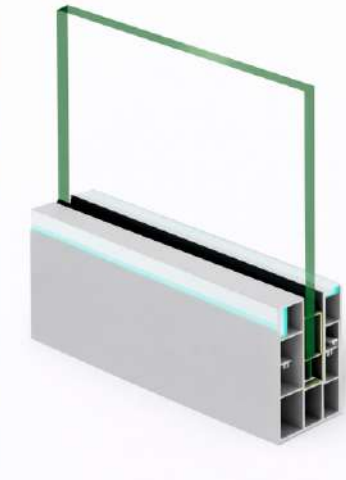

➤ Aluminum Continuous Bottom Profile

LPI - 167

Features

- ★ 100 % Recyclable
- ★ Easy Cleaning
- ★ Maintenance Free
- ★ Weather Proof
- ★ Robust for Higher Safety

Product Details

Size : 81 x 110 mm
Glass : 12 to 14 mm Glass
Length : 12 Ft. / 16 Ft.
Weight : 1100 gm. (1 feet)
Finish : Wooden / Powder Coating