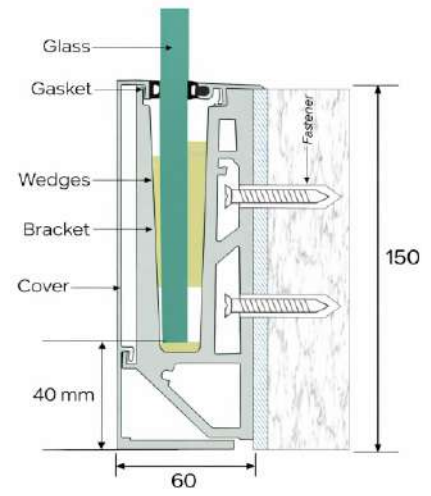

LPI - 188

Features

- ★ 100 % Recyclable
- ★ Easy Cleaning
- ★ Maintenance Free
- ★ Weaher Proof
- ★ Robust for Higher Safety

Product Details

Size : 60 x 150 mm
Glass : 12 to 16 mm Glass
Length : 12 Ft. / 16 Ft.
Weight : 400 gm. (1 feet) One side cover (Bracket 65mm 500 gm.)
Finish : Wooden / Powder Coating