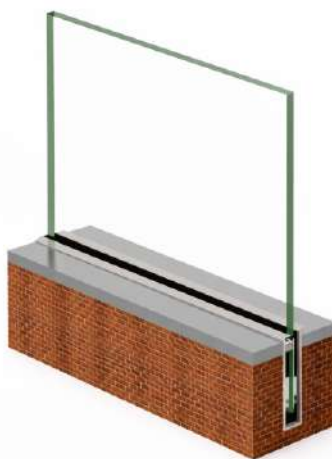

LPI - 192

Features

- ★ 100 % Recyclable
- ★ Easy Cleaning
- ★ Maintenance Free
- ★ Weaher Proof
- ★ Robust for Higher Safety

Product Details

Size : 60 x 115 mm
Glass : 12 to 14 mm Glass
Length : 12 Ft. / 16 Ft.
Weight : 30 gm. (1 feet) One side cover (Bracket 65mm 320 gm.)
Finish : Wooden / Powder Coating