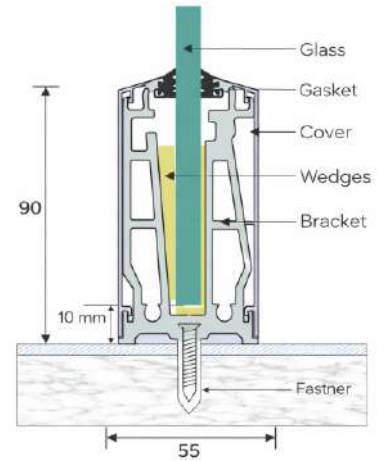

➤ Aluminum Continuous Bottom Profile

LPI - 171

Features

- ★ 100 % Recyclable
- ★ Easy Cleaning
- ★ Maintenance Free
- ★ Weather Proof
- ★ Robust for Higher Safety

Product Details

Size : 55 x 90 mm
Glass : 12 to 14 mm Glass
Length : 12 Ft. / 16 Ft.
Weight : 160 gm. (1 feet) One side cover (Bracket 65mm 240 gm.)
Finish : Wooden / Powder Coating