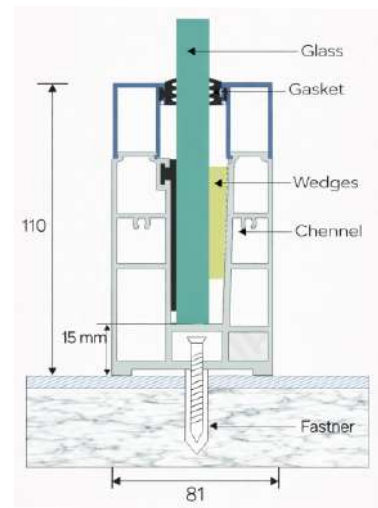

LPI - 164

Features

- ★ 100 % Recyclable
- ★ Easy Cleaning
- ★ Maintenance Free
- ★ Weather Proof
- ★ Robust for Higher Safety

Product Details

Size : 81 x 110 mm
Glass : 12 to 14 mm Glass
Length : 12 Ft. / 16 Ft.
Weight : 1100 gm. (1 feet)
Finish : Wooden / Powder Coating