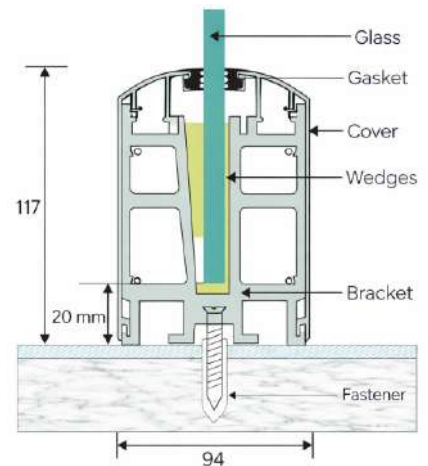

LPI - 180

Features

- ★ 100 % Recyclable
- ★ Easy Cleaning
- ★ Maintenance Free
- ★ Weather Proof
- ★ Robust for Higher Safety

Product Details

Size : 94 x 117 mm
Glass : 12 to 14 mm Glass
Length : 12 Ft. / 16 Ft.
Weight : 230 gm. (1 feet) One side cover (Bracket 65mm 475 gm.)
Finish : Wooden / Powder Coating