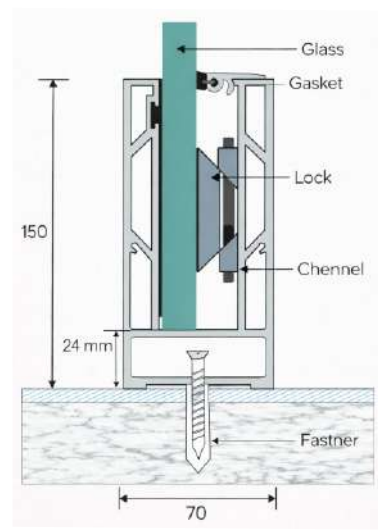

LPI - 162

Features

- ★ 100 % Recyclable
- ★ Easy Cleaning
- ★ Maintenance Free
- ★ Weaher Proof
- ★ Robust for Higher Safety

Product Details

Size : 70 x 150 mm
Glass : 12 to 19 mm Glass
Length : 12 Ft. / 16 Ft.
Weight : 2000 gm. (1 feet)
Finish : Wooden / Powder Coating