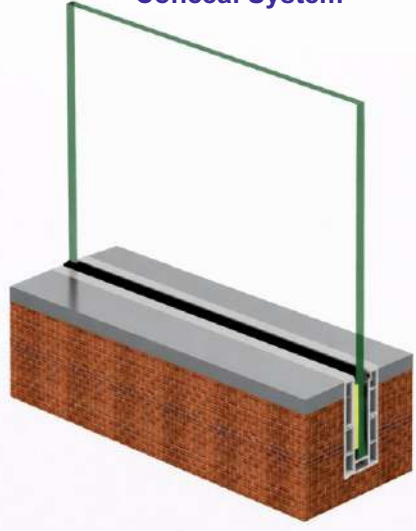

LPI - 154

Conceal System

Features

- ★ 100 % Recyclable
- ★ Easy Cleaning
- ★ Maintenance Free
- ★ Weaher Proof
- ★ Robust for Higher Safety

Product Details

Size : 55 x 100 mm
Glass : 12 to 14 mm Glass
Length : 12 Ft. / 16 Ft.
Weight : 1150 gm. (1 feet)
Finish : Wooden / Powder Coating