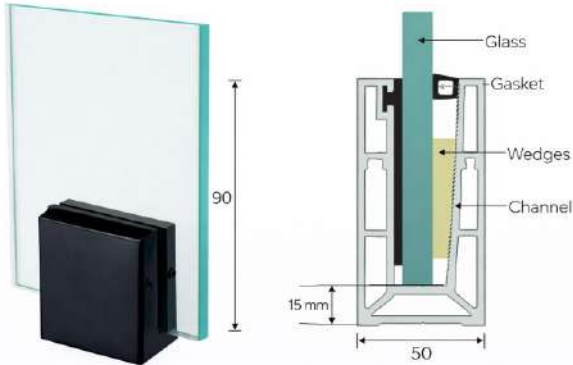

➤ Aluminum Profile Bracket

LPI - 194

Bracket Width : 75 mm
 Finish : Powder Coating / Wooden

LPI - 195

Bracket Width : 75 mm
 Finish : Powder Coating / Wooden

➤ Aluminum Profile Bracket

LPI - 196

Bracket Width : 75 mm
Finish : Powder Coating / Wooden