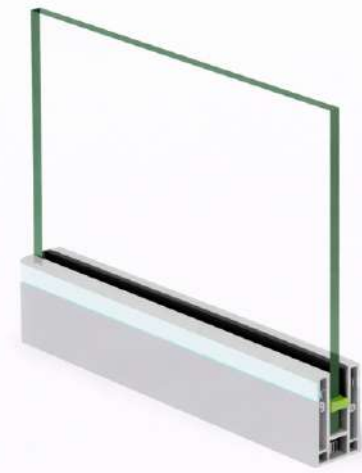

▶ Aluminum Continuous Bottom Profile

LPI - 151

Features

- ★ 100 % Recyclable
- ★ Easy Cleaning
- ★ Maintenance Free
- ★ Weaher Proof
- ★ Robust for Higher Safety

Product Details

Size : 50 x 90 mm
Glass : 12 to 14 mm Glass
Length : 12 Ft. / 16 Ft.
Weight : 950 gm. (1 feet)
Finish : Wooden / Powder Coating

LPI - 152

LED System

Features

- ★ 100 % Recyclable
- ★ Easy Cleaning
- ★ Maintenance Free
- ★ Weaher Proof
- ★ Robust for Higher Safety

Product Details

Size : 50 x 90 mm
Glass : 12 to 14 mm Glass
Length : 12 Ft. / 16 Ft.
Weight : 1000 gm. (1 feet)
Finish : Wooden / Powder Coating