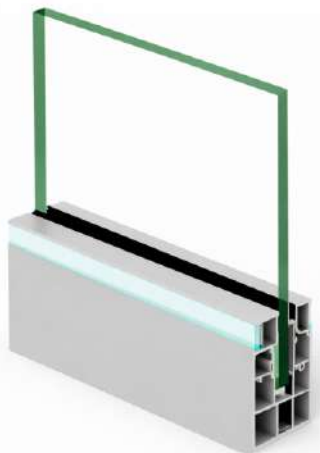

➤ Aluminum Continuous Bottom Profile

LPI - 165

LED System

Features

- ★ 100 % Recyclable
- ★ Easy Cleaning
- ★ Maintenance Free
- ★ Weaher Proof
- ★ Robust for Higher Safety

Product Details

Size : 81 x 110 mm
Glass : 12 to 14 mm Glass
Length : 12 Ft. / 16 Ft.
Weight : 1100 gm. (1 feet)
Finish : Wooden / Powder Coating

LPI - 166

LED System

Features

- ★ 100 % Recyclable
- ★ Easy Cleaning
- ★ Maintenance Free
- ★ Weaher Proof
- ★ Robust for Higher Safety

Product Details

Size : 81 x 110 mm
Glass : 12 to 14 mm Glass
Length : 12 Ft. / 16 Ft.
Weight : 1100 gm. (1 feet)
Finish : Wooden / Powder Coating