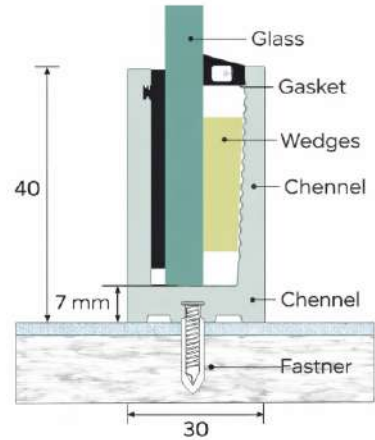

➤ Aluminum Continuous Bottom Profile

LPI - 127

Features

- ★ 100 % Recyclable
- ★ Easy Cleaning
- ★ Maintenance Free
- ★ Weaher Proof
- ★ Robust for Higher Safety

Product Details

Size : 30 x 40 mm
Glass : 12 to 14 mm Glass
Length : 12 Ft. / 16 Ft.
Weight : 650 gm. (1 feet)
Finish : Wooden / Powder Coating