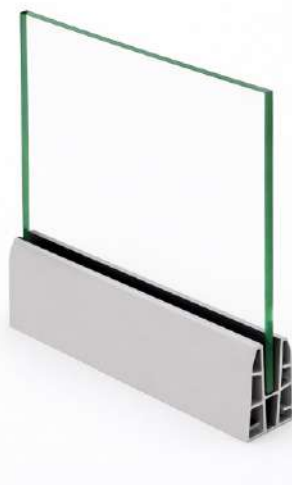

LPI - 170

Features

- ★ 100 % Recyclable
- ★ Easy Cleaning
- ★ Maintenance Free
- ★ Weaher Proof
- ★ Robust for Higher Safety

Product Details

Size : 70 x 125 mm
Glass : 12 to 14 mm Glass
Length : 12 Ft. / 16 Ft.
Weight : 1600 gm. (1 feet)
Finish : Wooden / Powder Coating