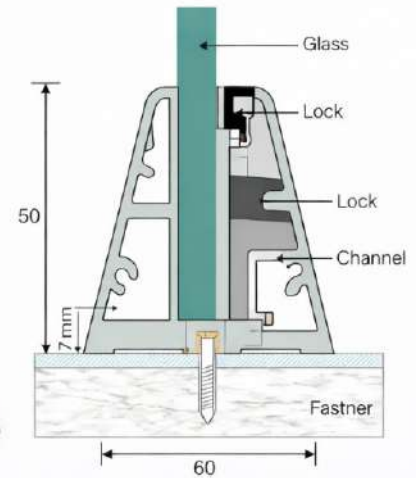

LPI - 124

Features

- ★ 100 % Recyclable
- ★ Easy Cleaning
- ★ Maintenance Free
- ★ Weaher Proof
- ★ Robust for Higher Safety

Product Details

Size : 60 x 50 mm
Glass : 12 mm Glass
Length : 12 Ft. / 16 Ft.
Weight : 700 gm. (1 feet)
Finish : Wooden / Powder Coating