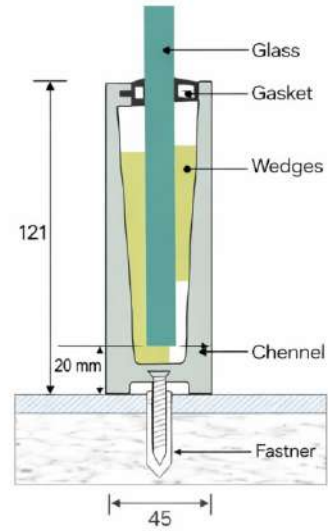

➤ Aluminum Continuous Bottom Profile

LPI - 131

Features

- ★ 100 % Recyclable
- ★ Easy Cleaning
- ★ Maintenance Free
- ★ Weather Proof
- ★ Robust for Higher Safety

Product Details

Size : 45 x 100 mm
 Glass : 12 to 14 mm Glass
 Length : 12 Ft. / 16 Ft.
 Weight : 1250 gm. (1 feet)
 Finish : Wooden / Powder Coating

LPI - 132

Features

- ★ 100 % Recyclable
- ★ Easy Cleaning
- ★ Maintenance Free
- ★ Weather Proof
- ★ Robust for Higher Safety

Product Details

Size : 41 x 115 mm
 Glass : 12 to 14 mm Glass
 Length : 12 Ft. / 16 Ft.
 Weight : 1700 gm. (1 feet)
 Finish : Wooden / Powder Coating

➤ Aluminum Continuous Bottom Profile

LPI - 133

Side Mount Fitting

Features

- ★ 100 % Recyclable
- ★ Easy Cleaning
- ★ Maintenance Free
- ★ Weaher Proof
- ★ Robust for Higher Safety

Product Details

Size : 45 x 121 mm
 Glass : 12 to 14 mm Glass
 Length : 12 Ft. / 16 Ft.
 Weight : 1800 gm. (1 feet)
 Finish : Wooden / Powder Coating