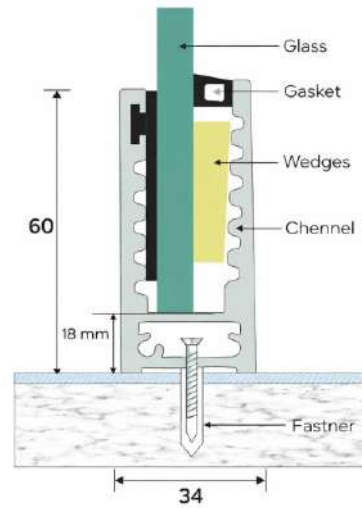

▶ Aluminum Continuous Bottom Profile

LPI - 135

Features

- ★ 100 % Recyclable
- ★ Easy Cleaning
- ★ Maintenance Free
- ★ Weaher Proof
- ★ Robust for Higher Safety

Product Details

Size : 34 x 60 mm
Glass : 12 to 14 mm Glass
Length : 12 Ft. / 16 Ft.
Weight : 650 gm. (1 feet)
Finish : Wooden / Powder Coating