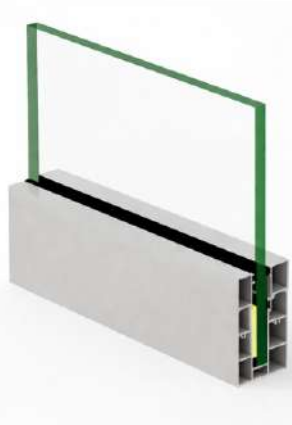

LPI - 164

Features

- ★ 100 % Recyclable
- ★ Easy Cleaning
- ★ Maintenance Free
- ★ Weather Proof
- ★ Robust for Higher Safety

Product Details

Size : 81 x 110 mm
Glass : 12 to 14 mm Glass
Length : 12 Ft. / 16 Ft.
Weight : 1100 gm. (1 feet)
Finish : Wooden / Powder Coating