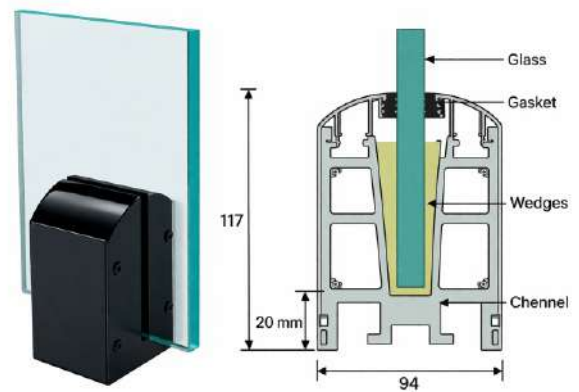

LPI - 197

Bracket Width : 75 mm
Finish : Powder Coating / Wooden

LPI - 198

Bracket Width : 65 mm
Finish : Powder Coating / Wooden

LPI - 199

Bracket Width : 75 mm
Finish : Powder Coating / Wooden

LPI - 200

Bracket Width : 75 mm
Finish : Powder Coating / Wooden