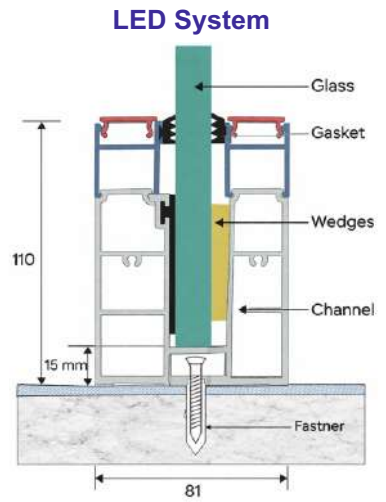

➤ Aluminum Continuous Bottom Profile

LPI - 167

Features

- ★ 100 % Recyclable
- ★ Easy Cleaning
- ★ Maintenance Free
- ★ Weather Proof
- ★ Robust for Higher Safety

Product Details

Size : 81 x 110 mm
Glass : 12 to 14 mm Glass
Length : 12 Ft. / 16 Ft.
Weight : 1100 gm. (1 feet)
Finish : Wooden / Powder Coating