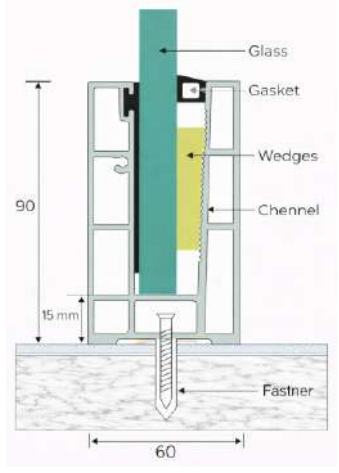

➤ **Aluminum Continuous Bottom Profile**

LPI - 153

Features

- ★ 100 % Recyclable
- ★ Easy Cleaning
- ★ Maintenance Free
- ★ Weaher Proof
- ★ Robust for Higher Safety

Product Details

Size : 60 x 90 mm
Glass : 12 to 14 mm Glass
Length : 12 Ft. / 16 Ft.
Weight : 900 gm. (1 feet)
Finish : Wooden / Powder Coating