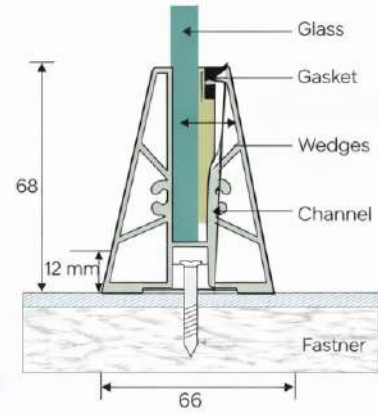

- ★ 100 % Recyclable
- ★ Easy Cleaning
- ★ Maintenance Free
- ★ Weaher Proof
- ★ Robust for Higher Safety

Product Details

Size : 57 x 71 mm
 Glass : 12 mm Glass
 Length : 12 Ft. / 16 Ft.
 Weight : 750 gm. (1 feet)
 Finish : Wooden / Powder Coating

LPI - 120

Features

- ★ 100 % Recyclable
- ★ Easy Cleaning
- ★ Maintenance Free
- ★ Weaher Proof
- ★ Robust for Higher Safety

Product Details

Size : 70 x 80 mm
 Glass : 12 to 14 mm Glass
 Length : 12 Ft. / 16 Ft.
 Weight : 950 gm. (1 feet)
 Finish : Wooden / Powder Coating

▶ Aluminum Continuous Bottom Profile

LPI - 121

Features

- ★ 100 % Recyclable
- ★ Easy Cleaning
- ★ Maintenance Free
- ★ Weaher Proof
- ★ Robust for Higher Safety

Product Details

Size : 66 x 68 mm
 Glass : 12 to 14 mm Glass
 Length : 12 Ft. / 16 Ft.
 Weight : 700 gm. (1 feet)
 Finish : Wooden / Powder Coating