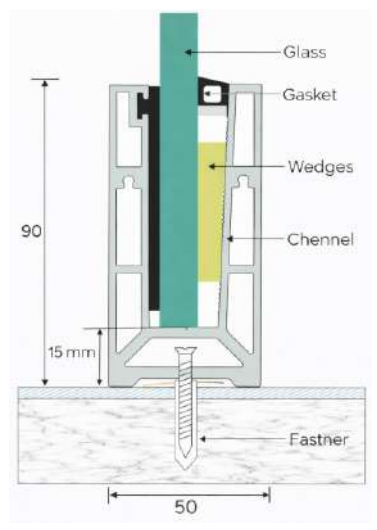

▶ Aluminum Continuous Bottom Profile

LPI - 151

Features

- ★ 100 % Recyclable
- ★ Easy Cleaning
- ★ Maintenance Free
- ★ Weaher Proof
- ★ Robust for Higher Safety

Product Details

Size : 50 x 90 mm
Glass : 12 to 14 mm Glass
Length : 12 Ft. / 16 Ft.
Weight : 950 gm. (1 feet)
Finish : Wooden / Powder Coating