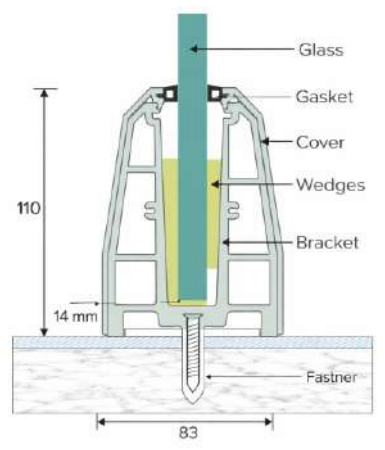

➤ Aluminum Continuous Bottom Profile

LPI - 177

Features

- ★ 100 % Recyclable
- ★ Easy Cleaning
- ★ Maintenance Free
- ★ Weaher Proof
- ★ Robust for Higher Safety

Product Details

Size : 83 x 110 mm
Glass : 12 to 14 mm Glass
Length : 12 Ft. / 16 Ft.
Weight : 180 gm. (1 feet) One side cover (Bracket 65mm 375 gm.)
Finish : Wooden / Powder Coating