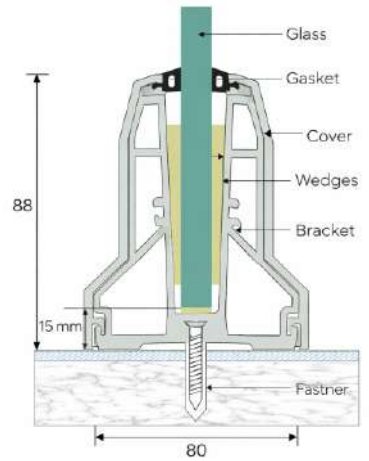

➤ Aluminum Continuous Bottom Profile

LPI - 173

Features

- ★ 100 % Recyclable
- ★ Easy Cleaning
- ★ Maintenance Free
- ★ Weaher Proof
- ★ Robust for Higher Safety

Product Details

Size : 80 x 88 mm
Glass : 12 to 14 mm Glass
Length : 12 Ft. / 16 Ft.
Weight : 175 gm. (1 feet) One side cover (Bracket 65mm 230 gm.)
Finish : Wooden / Powder Coating