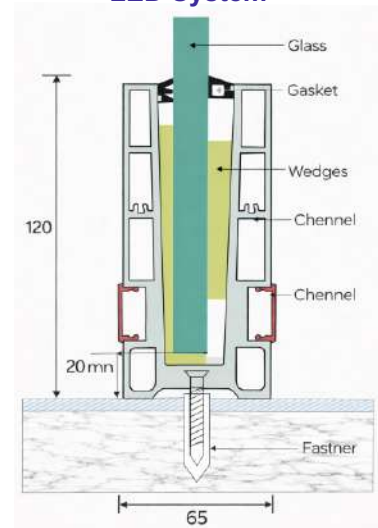

LED System

Features

- ★ 100 % Recyclable
- ★ Easy Cleaning
- ★ Maintenance Free
- ★ Weaher Proof
- ★ Robust for Higher Safety

Product Details

Size : 65 x 120 mm
Glass : 12 to 16 mm Glass
Length : 12 Ft. / 16 Ft.
Weight : 1800 gm. (1 feet)
Finish : Wooden / Powder Coating