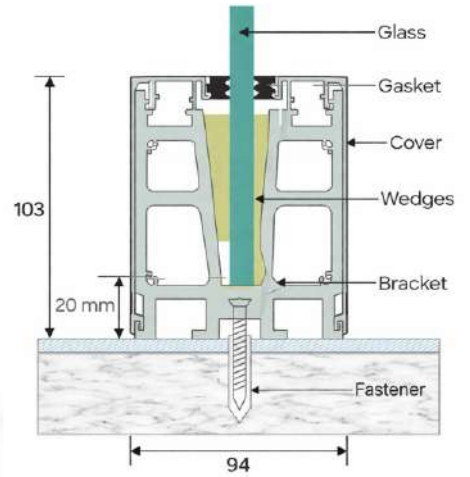

➤ Aluminum Continuous Bottom Profile

LPI - 179

Features

- ★ 100 % Recyclable
- ★ Easy Cleaning
- ★ Maintenance Free
- ★ Weather Proof
- ★ Robust for Higher Safety

Product Details

Size : 94 x 103 mm
Glass : 12 to 14 mm Glass
Length : 12 Ft. / 16 Ft.
Weight : 260 gm. (1 feet) One side cover (Bracket 65mm 475 gm.)
Finish : Wooden / Powder Coating