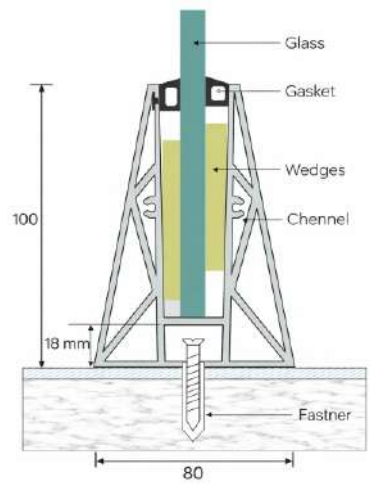

➤ Aluminum Continuous Bottom Profile

LPI - 141

Features

- ★ 100 % Recyclable
- ★ Easy Cleaning
- ★ Maintenance Free
- ★ Weaher Proof
- ★ Robust for Higher Safety

Product Details

Size : 65 x 82 mm
 Glass : 12 to 14 mm Glass
 Length : 12 Ft. / 16 Ft.
 Weight : 900 gm. (1 feet)
 Finish : Wooden / Powder Coating

LPI - 142

Features

- ★ 100 % Recyclable
- ★ Easy Cleaning
- ★ Maintenance Free
- ★ Weaher Proof
- ★ Robust for Higher Safety

Product Details

Size : 65 x 82 mm
 Glass : 12 to 14 mm Glass
 Length : 12 Ft. / 16 Ft.
 Weight : 1000 gm. (1 feet)
 Finish : Wooden / Powder Coating

➤ Aluminum Continuous Bottom Profile

LPI - 143

Features

- ★ 100 % Recyclable
- ★ Easy Cleaning
- ★ Maintenance Free
- ★ Weaher Proof
- ★ Robust for Higher Safety

Product Details

Size : 80 x 100 mm
 Glass : 12 to 14 mm Glass
 Length : 12 Ft. / 16 Ft.
 Weight : 1200 gm. (1 feet)
 Finish : Wooden / Powder Coating