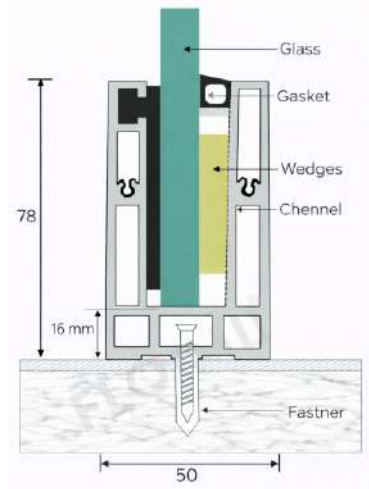

➤ Aluminum Continuous Bottom Profile

LPI - 149

Features

- ★ 100 % Recyclable
- ★ Easy Cleaning
- ★ Maintenance Free
- ★ Weaher Proof
- ★ Robust for Higher Safety

Product Details

Size : 50 x 78 mm
Glass : 12 to 14 mm Glass
Length : 12 Ft. / 16 Ft.
Weight : 900 gm. (1 feet)
Finish : Wooden / Powder Coating