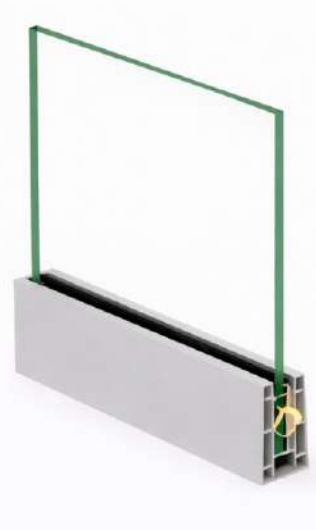

▶ Aluminum Continuous Bottom Profile

LPI - 151

Features

- ★ 100 % Recyclable
- ★ Easy Cleaning
- ★ Maintenance Free
- ★ Weaher Proof
- ★ Robust for Higher Safety

Product Details

Size : 50 x 90 mm
Glass : 12 to 14 mm Glass
Length : 12 Ft. / 16 Ft.
Weight : 950 gm. (1 feet)
Finish : Wooden / Powder Coating