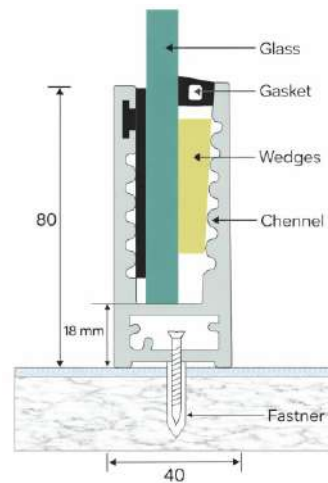

LPI - 134

Features

- ★ 100 % Recyclable
- ★ Easy Cleaning
- ★ Maintenance Free
- ★ Weaher Proof
- ★ Robust for Higher Safety

Product Details

Size : 45 x 80 mm
 Glass : 12 to 14 mm Glass
 Length : 12 Ft. / 16 Ft.
 Weight : 950 gm. (1 feet)
 Finish : Wooden / Powder Coating

▶ Aluminum Continuous Bottom Profile

LPI - 135

Features

- ★ 100 % Recyclable
- ★ Easy Cleaning
- ★ Maintenance Free
- ★ Weaher Proof
- ★ Robust for Higher Safety

Product Details

Size : 34 x 60 mm
 Glass : 12 to 14 mm Glass
 Length : 12 Ft. / 16 Ft.
 Weight : 650 gm. (1 feet)
 Finish : Wooden / Powder Coating

LPI - 136

Features

- ★ 100 % Recyclable
- ★ Easy Cleaning
- ★ Maintenance Free
- ★ Weaher Proof
- ★ Robust for Higher Safety

Product Details

Size : 40 x 80 mm
 Glass : 12 to 14 mm Glass
 Length : 12 Ft. / 16 Ft.
 Weight : 900 gm. (1 feet)
 Finish : Wooden / Powder Coating