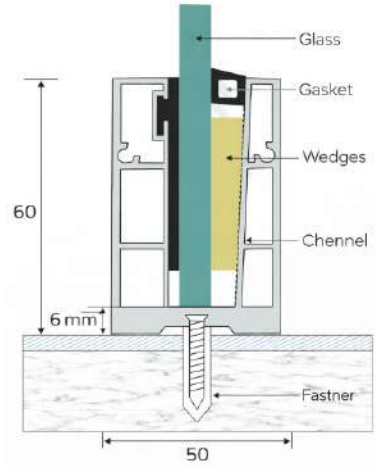

➤ Aluminum Continuous Bottom Profile

LPI - 147

Features

- ★ 100 % Recyclable
- ★ Easy Cleaning
- ★ Maintenance Free
- ★ Weaher Proof
- ★ Robust for Higher Safety

Product Details

Size : 50 x 60 mm
Glass : 12 to 14 mm Glass
Length : 12 Ft. / 16 Ft.
Weight : 600 gm. (1 feet)
Finish : Wooden / Powder Coating