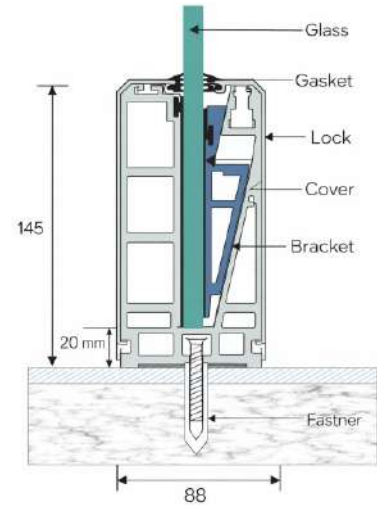

LPI - 186

Features

- ★ 100 % Recyclable
- ★ Easy Cleaning
- ★ Maintenance Free
- ★ Weaher Proof
- ★ Robust for Higher Safety

Product Details

Size : 88 x 145 mm
 Glass : 12 to 14 mm Glass
 Length : 12 Ft. / 16 Ft.
 Weight : 350 gm. (1 feet) One side cover (Bracket 65mm 700 gm.)
 Finish : Wooden / Powder Coating