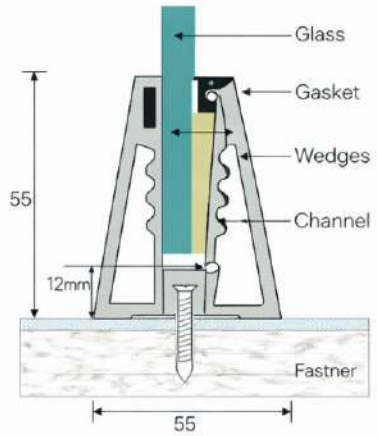

▶ Aluminum Continuous Bottom Profile

LPI - 123

Features

- ★ 100 % Recyclable
- ★ Easy Cleaning
- ★ Maintenance Free
- ★ Weaher Proof
- ★ Robust for Higher Safety

Product Details

Size : 55 x 55 mm
Glass : 12 to 14 mm Glass
Length : 12 Ft. / 16 Ft.
Weight : 650 gm. (1 feet)
Finish : Wooden / Powder Coating