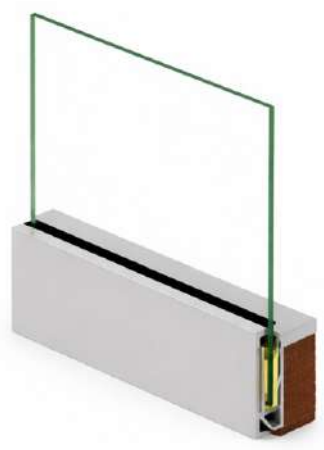

LPI - 188

Features

- ★ 100 % Recyclable
- ★ Easy Cleaning
- ★ Maintenance Free
- ★ Weaher Proof
- ★ Robust for Higher Safety

Product Details

Size : 60 x 150 mm
Glass : 12 to 16 mm Glass
Length : 12 Ft. / 16 Ft.
Weight : 400 gm. (1 feet) One side cover (Bracket 65mm 500 gm.)
Finish : Wooden / Powder Coating