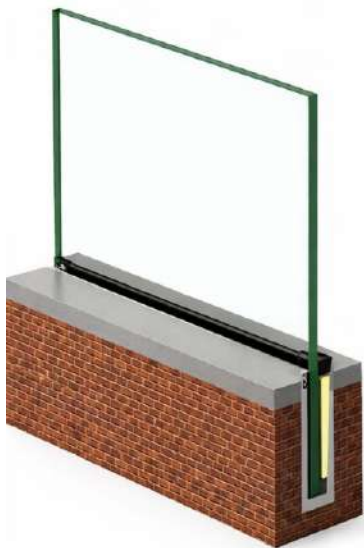

LPI - 130

Features

- ★ 100 % Recyclable
- ★ Easy Cleaning
- ★ Maintenance Free
- ★ Weather Proof
- ★ Robust for Higher Safety

Product Details

Size : 37 x 100 mm
Glass : 12 to 14 mm Glass
Length : 12 Ft. / 16 Ft.
Weight : 1200 gm. (1 feet)
Finish : Wooden / Powder Coating