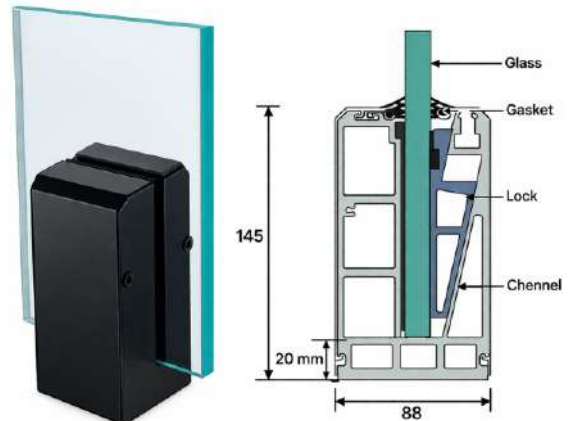

LPI - 201

Bracket Width : 75 mm
Finish : Powder Coating / Wooden