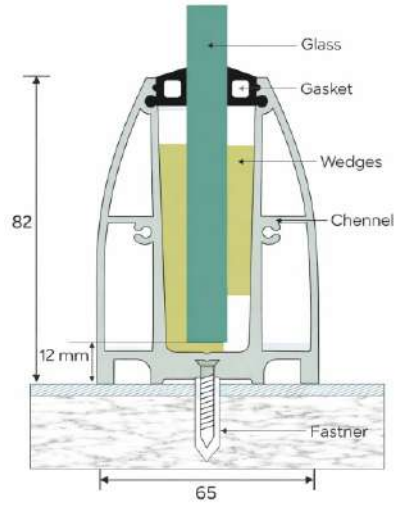

LPI - 139

Features

- ★ 100 % Recyclable
- ★ Easy Cleaning
- ★ Maintenance Free
- ★ Weaher Proof
- ★ Robust for Higher Safety

Product Details

Size : 52 x 52 mm
 Glass : 12 mm Glass
 Length : 12 Ft. / 16 Ft.
 Weight : 650 gm. (1 feet)
 Finish : Wooden / Powder Coating

LPI - 140

Features

- ★ 100 % Recyclable
- ★ Easy Cleaning
- ★ Maintenance Free
- ★ Weaher Proof
- ★ Robust for Higher Safety

Product Details

Size : 55 x 72 mm
 Glass : 12 to 14 mm Glass
 Length : 12 Ft. / 16 Ft.
 Weight : 750 gm. (1 feet)
 Finish : Wooden / Powder Coating

➤ Aluminum Continuous Bottom Profile

LPI - 141

Features

- ★ 100 % Recyclable
- ★ Easy Cleaning
- ★ Maintenance Free
- ★ Weaher Proof
- ★ Robust for Higher Safety

Product Details

Size : 65 x 82 mm
 Glass : 12 to 14 mm Glass
 Length : 12 Ft. / 16 Ft.
 Weight : 900 gm. (1 feet)
 Finish : Wooden / Powder Coating