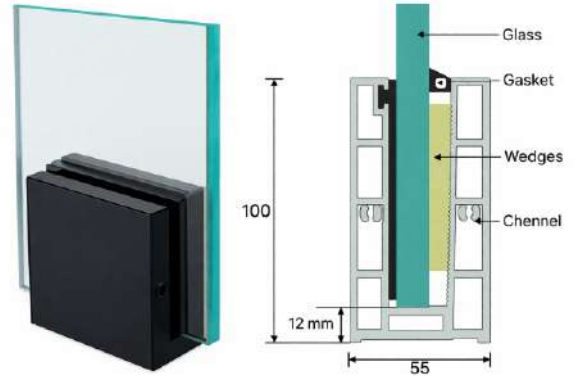

LPI - 197

Bracket Width : 75 mm
Finish : Powder Coating / Wooden