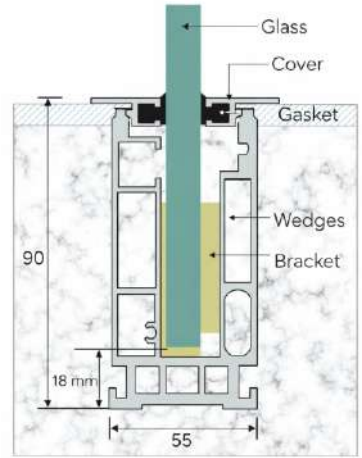

➤ Aluminum Continuous Bottom Profile

LPI - 193

Features

- ★ 100 % Recyclable
- ★ Easy Cleaning
- ★ Maintenance Free
- ★ Weather Proof
- ★ Robust for Higher Safety

Product Details

Size : 55 x 90 mm
Glass : 12 to 14 mm Glass
Length : 12 Ft. / 16 Ft.
Weight : 30 gm. (1 feet) One side cover (Bracket 65mm 210 gm.)
Finish : Wooden / Powder Coating