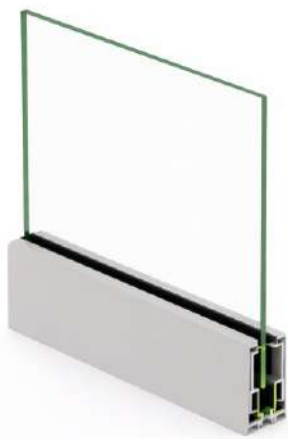

LPI - 180

Features

- ★ 100 % Recyclable
- ★ Easy Cleaning
- ★ Maintenance Free
- ★ Weather Proof
- ★ Robust for Higher Safety

Product Details

Size : 94 x 117 mm
Glass : 12 to 14 mm Glass
Length : 12 Ft. / 16 Ft.
Weight : 230 gm. (1 feet) One side cover (Bracket 65mm 475 gm.)
Finish : Wooden / Powder Coating