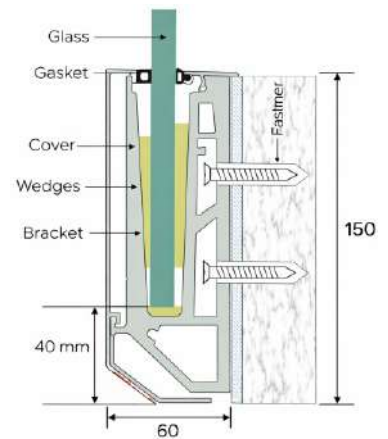

LPI - 190

Features

- ★ 100 % Recyclable
- ★ Easy Cleaning
- ★ Maintenance Free
- ★ Weaher Proof
- ★ Robust for Higher Safety

Product Details

Size : 60 x 150 mm
Glass : 12 to 16 mm Glass
Length : 12 Ft. / 16 Ft.
Weight : 360 gm. (1 feet) One side cover (Bracket 65mm 500 gm.)
Finish : Wooden / Powder Coating