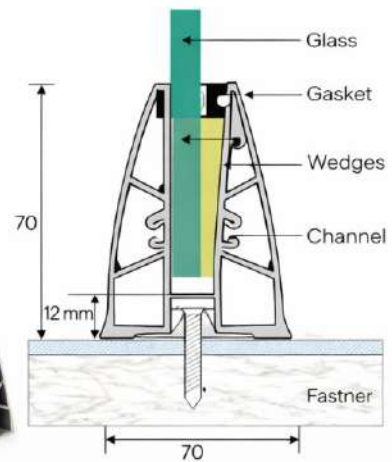

▶ Aluminum Continuous Bottom Profile

LPI - 121

Features

- ★ 100 % Recyclable
- ★ Easy Cleaning
- ★ Maintenance Free
- ★ Weaher Proof
- ★ Robust for Higher Safety

Product Details

Size : 66 x 68 mm
 Glass : 12 to 14 mm Glass
 Length : 12 Ft. / 16 Ft.
 Weight : 700 gm. (1 feet)
 Finish : Wooden / Powder Coating

LPI - 122

Features

- ★ 100 % Recyclable
- ★ Easy Cleaning
- ★ Maintenance Free
- ★ Weaher Proof
- ★ Robust for Higher Safety

Product Details

Size : 70 x 70 mm
 Glass : 12 to 14 mm Glass
 Length : 12 Ft. / 16 Ft.
 Weight : 650 gm. (1 feet)
 Finish : Wooden / Powder Coating