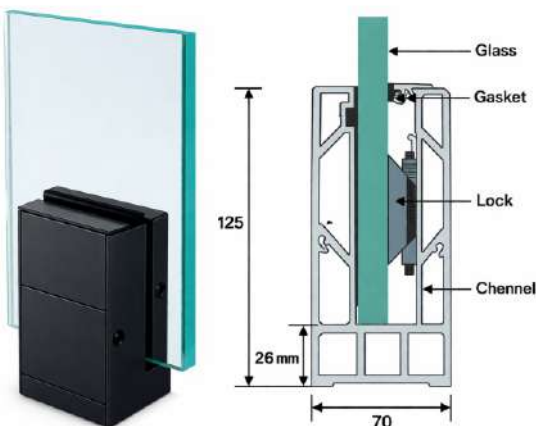

LPI - 197

Bracket Width : 75 mm
Finish : Powder Coating / Wooden

LPI - 198

Bracket Width : 65 mm
Finish : Powder Coating / Wooden

LPI - 199

Bracket Width : 75 mm
Finish : Powder Coating / Wooden

LPI - 200

Bracket Width : 75 mm
Finish : Powder Coating / Wooden