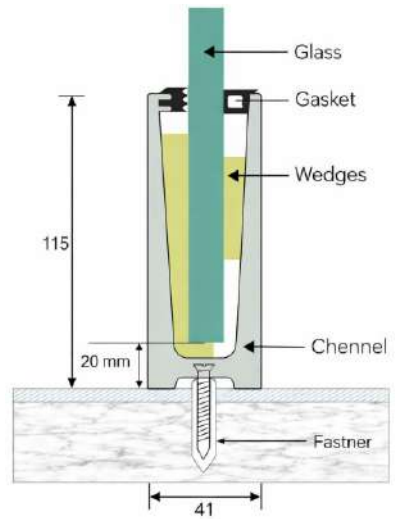

LPI - 132

Features

- ★ 100 % Recyclable
- ★ Easy Cleaning
- ★ Maintenance Free
- ★ Weather Proof
- ★ Robust for Higher Safety

Product Details

Size : 41 x 115 mm
Glass : 12 to 14 mm Glass
Length : 12 Ft. / 16 Ft.
Weight : 1700 gm. (1 feet)
Finish : Wooden / Powder Coating