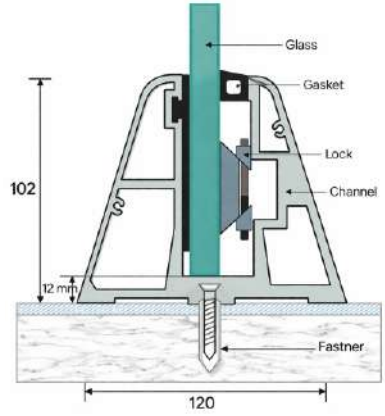

➤ Aluminum Continuous Bottom Profile

LPI - 169

Features

- ★ 100 % Recyclable
- ★ Easy Cleaning
- ★ Maintenance Free
- ★ Weaher Proof
- ★ Robust for Higher Safety

Product Details

Size : 120 x 102 mm
Glass : 12 to 19 mm Glass
Length : 12 Ft. / 16 Ft.
Weight : 2000 gm. (1 feet)
Finish : Wooden / Powder Coating