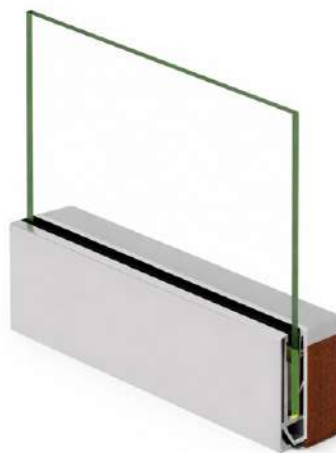

LPI - 190

Features

- ★ 100 % Recyclable
- ★ Easy Cleaning
- ★ Maintenance Free
- ★ Weaher Proof
- ★ Robust for Higher Safety

Product Details

Size : 60 x 150 mm
Glass : 12 to 16 mm Glass
Length : 12 Ft. / 16 Ft.
Weight : 360 gm. (1 feet) One side cover (Bracket 65mm 500 gm.)
Finish : Wooden / Powder Coating