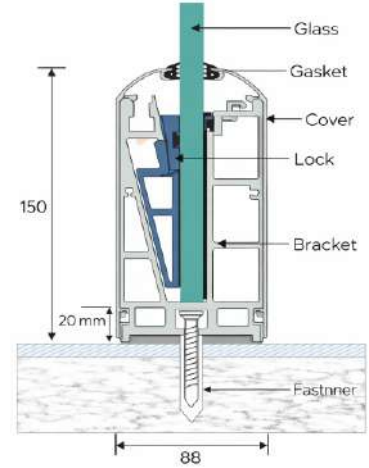

▶ Aluminum Continuous Bottom Profile

LPI - 185

Features

- ★ 100 % Recyclable
- ★ Easy Cleaning
- ★ Maintenance Free
- ★ Weaher Proof
- ★ Robust for Higher Safety

Product Details

Size : 88 x 150 mm
Glass : 12 to 14 mm Glass
Length : 12 Ft. / 16 Ft.
Weight : 350 gm. (1 feet) One side cover (Bracket 65mm 700 gm.)
Finish : Wooden / Powder Coating