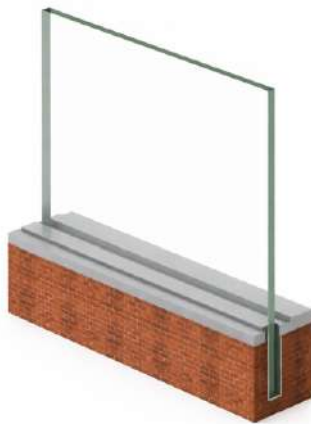

➤ Aluminum Continuous Bottom Profile

LPI - 191

Features

- ★ 100 % Recyclable
- ★ Easy Cleaning
- ★ Maintenance Free
- ★ Weaher Proof
- ★ Robust for Higher Safety

Product Details

Size : 70 x 80 mm
Glass : 12 mm Glass
Length : 12 Ft. / 16 Ft.
Weight : 400 gm. (1 feet)
Finish : Wooden / Powder Coating