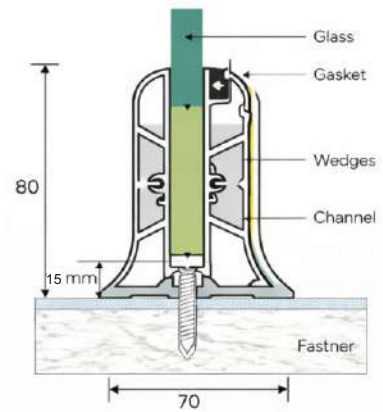

LPI - 120

Features

- ★ 100 % Recyclable
- ★ Easy Cleaning
- ★ Maintenance Free
- ★ Weaher Proof
- ★ Robust for Higher Safety

Product Details

Size : 70 x 80 mm
Glass : 12 to 14 mm Glass
Length : 12 Ft. / 16 Ft.
Weight : 950 gm. (1 feet)
Finish : Wooden / Powder Coating