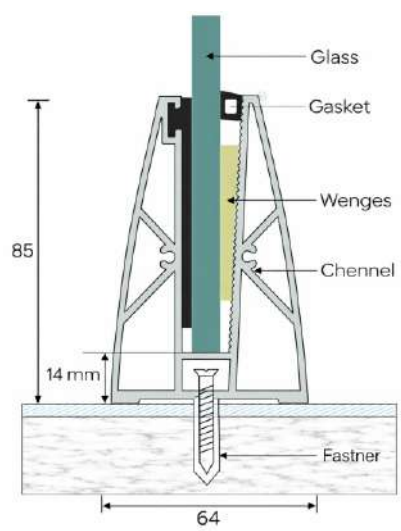

LPI - 142

Features

- ★ 100 % Recyclable
- ★ Easy Cleaning
- ★ Maintenance Free
- ★ Weaher Proof
- ★ Robust for Higher Safety

Product Details

Size : 65 x 82 mm
 Glass : 12 to 14 mm Glass
 Length : 12 Ft. / 16 Ft.
 Weight : 1000 gm. (1 feet)
 Finish : Wooden / Powder Coating

➤ Aluminum Continuous Bottom Profile

LPI - 143

Features

- ★ 100 % Recyclable
- ★ Easy Cleaning
- ★ Maintenance Free
- ★ Weaher Proof
- ★ Robust for Higher Safety

Product Details

Size : 80 x 100 mm
 Glass : 12 to 14 mm Glass
 Length : 12 Ft. / 16 Ft.
 Weight : 1200 gm. (1 feet)
 Finish : Wooden / Powder Coating

LPI - 144

Features

- ★ 100 % Recyclable
- ★ Easy Cleaning
- ★ Maintenance Free
- ★ Weaher Proof
- ★ Robust for Higher Safety

Product Details

Size : 64 x 85 mm
 Glass : 12 to 14 mm Glass
 Length : 12 Ft. / 16 Ft.
 Weight : 900 gm. (1 feet)
 Finish : Wooden / Powder Coating