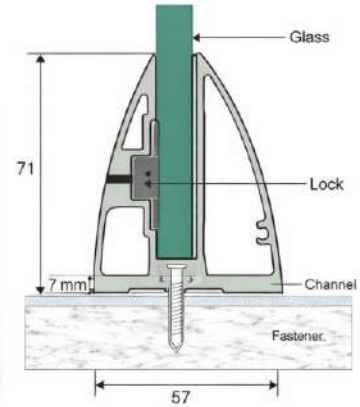

LPI - 116

Name : S.S L-Band Patti 90'

LPI - 117

Name : S.S Connector & Jinter Patti 180'

LPI - 118

Name : Anchor Fastener (All Size Available)

LPI - 119

Features

- ★ 100 % Recyclable
- ★ Easy Cleaning
- ★ Maintenance Free
- ★ Weaher Proof
- ★ Robust for Higher Safety

Product Details

Size : 57 x 71 mm
 Glass : 12 mm Glass
 Length : 12 Ft. / 16 Ft.
 Weight : 750 gm. (1 feet)
 Finish : Wooden / Powder Coating