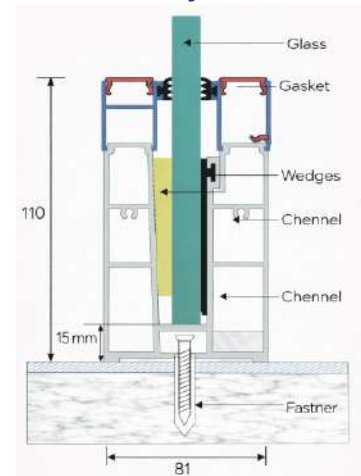

LED System

Features

- ★ 100 % Recyclable
- ★ Easy Cleaning
- ★ Maintenance Free
- ★ Weaher Proof
- ★ Robust for Higher Safety

Product Details

Size : 81 x 110 mm
Glass : 12 to 14 mm Glass
Length : 12 Ft. / 16 Ft.
Weight : 1100 gm. (1 feet)
Finish : Wooden / Powder Coating