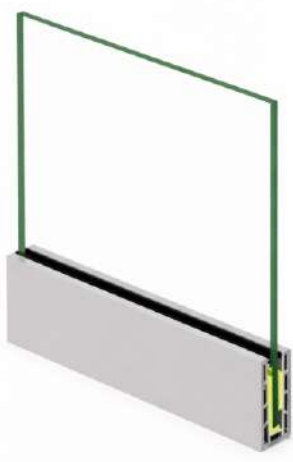

LPI - 156

Features

- ★ 100 % Recyclable
- ★ Easy Cleaning
- ★ Maintenance Free
- ★ Weaher Proof
- ★ Robust for Higher Safety

Product Details

Size : 60 x 120 mm
Glass : 12 to 14 mm Glass
Length : 12 Ft. / 16 Ft.
Weight : 1500 gm. (1 feet)
Finish : Wooden / Powder Coating