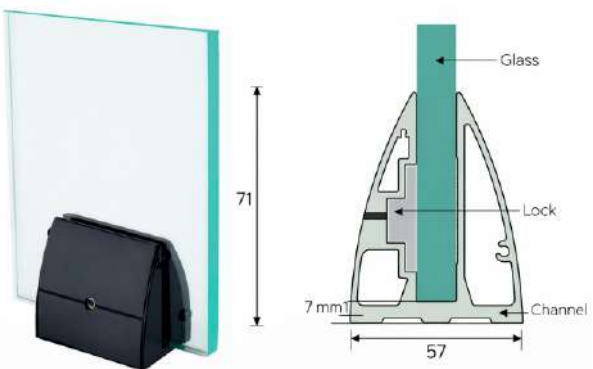

➤ Aluminum Profile Bracket

LPI - 194

Bracket Width : 75 mm
Finish : Powder Coating / Wooden