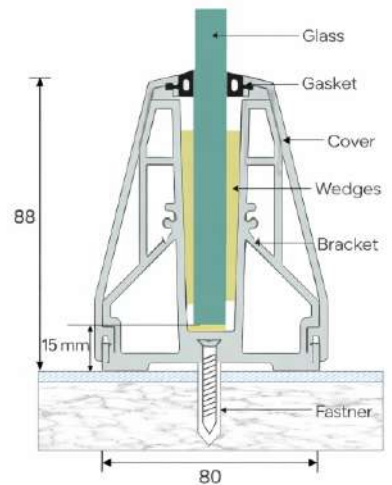

➤ Aluminum Continuous Bottom Profile

LPI - 173

Features

- ★ 100 % Recyclable
- ★ Easy Cleaning
- ★ Maintenance Free
- ★ Weaher Proof
- ★ Robust for Higher Safety

Product Details

Size : 80 x 88 mm
 Glass : 12 to 14 mm Glass
 Length : 12 Ft. / 16 Ft.
 Weight : 175 gm. (1 feet) One side cover (Bracket 65mm 230 gm.)
 Finish : Wooden / Powder Coating

LPI - 174

Features

- ★ 100 % Recyclable
- ★ Easy Cleaning
- ★ Maintenance Free
- ★ Weaher Proof
- ★ Robust for Higher Safety

Product Details

Size : 80 x 88 mm
 Glass : 12 to 14 mm Glass
 Length : 12 Ft. / 16 Ft.
 Weight : 175 gm. (1 feet) One side cover (Bracket 65mm 230 gm.)
 Finish : Wooden / Powder Coating