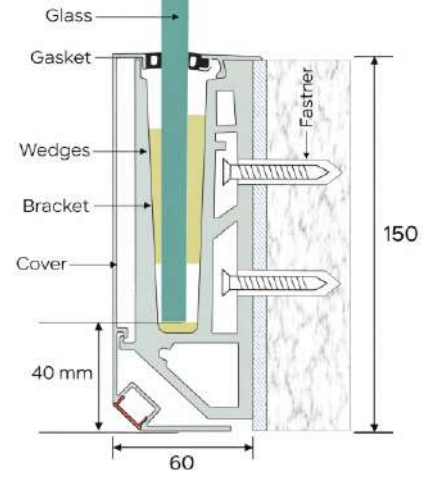

LED System

Features

- ★ 100 % Recyclable
- ★ Easy Cleaning
- ★ Maintenance Free
- ★ Weaher Proof
- ★ Robust for Higher Safety

Product Details

Size : 60 x 150 mm
Glass : 12 to 16 mm Glass
Length : 12 Ft. / 16 Ft.
Weight : 420 gm. (1 feet) One side cover (Bracket 65mm 500 gm.)
Finish : Wooden / Powder Coating