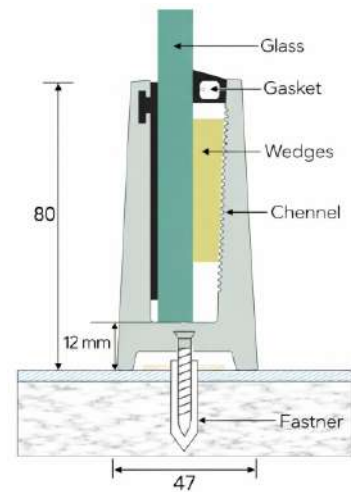

LPI - 136

Features

- ★ 100 % Recyclable
- ★ Easy Cleaning
- ★ Maintenance Free
- ★ Weaher Proof
- ★ Robust for Higher Safety

Product Details

Size : 40 x 80 mm
 Glass : 12 to 14 mm Glass
 Length : 12 Ft. / 16 Ft.
 Weight : 900 gm. (1 feet)
 Finish : Wooden / Powder Coating

➤ Aluminum Continuous Bottom Profile

LPI - 137

Features

- ★ 100 % Recyclable
- ★ Easy Cleaning
- ★ Maintenance Free
- ★ Weaher Proof
- ★ Robust for Higher Safety

Product Details

Size : 36 x 55 mm
 Glass : 12 to 14 mm Glass
 Length : 12 Ft. / 16 Ft.
 Weight : 700 gm. (1 feet)
 Finish : Wooden / Powder Coating

LPI - 138

Features

- ★ 100 % Recyclable
- ★ Easy Cleaning
- ★ Maintenance Free
- ★ Weaher Proof
- ★ Robust for Higher Safety

Product Details

Size : 47 x 80 mm
 Glass : 12 to 14 mm Glass
 Length : 12 Ft. / 16 Ft.
 Weight : 1200 gm. (1 feet)
 Finish : Wooden / Powder Coating