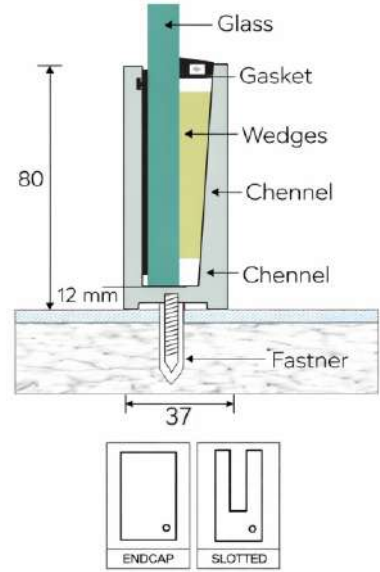

LPI - 129

Features

- ★ 100 % Recyclable
- ★ Easy Cleaning
- ★ Maintenance Free
- ★ Weather Proof
- ★ Robust for Higher Safety

Product Details

Size : 37 x 80 mm
Glass : 12 to 14 mm Glass
Length : 12 Ft. / 16 Ft.
Weight : 950 gm. (1 feet)
Finish : Wooden / Powder Coating