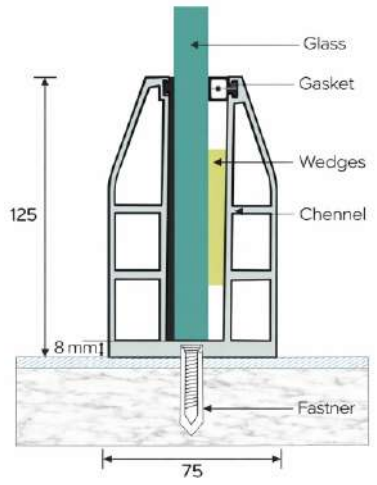

LPI - 166

LED System

Features

- ★ 100 % Recyclable
- ★ Easy Cleaning
- ★ Maintenance Free
- ★ Weaher Proof
- ★ Robust for Higher Safety

Product Details

Size : 81 x 110 mm
 Glass : 12 to 14 mm Glass
 Length : 12 Ft. / 16 Ft.
 Weight : 1100 gm. (1 feet)
 Finish : Wooden / Powder Coating

➤ Aluminum Continuous Bottom Profile

LPI - 167

Features

- ★ 100 % Recyclable
- ★ Easy Cleaning
- ★ Maintenance Free
- ★ Weather Proof
- ★ Robust for Higher Safety

Product Details

Size : 81 x 110 mm
 Glass : 12 to 14 mm Glass
 Length : 12 Ft. / 16 Ft.
 Weight : 1100 gm. (1 feet)
 Finish : Wooden / Powder Coating

LPI - 168

Features

- ★ 100 % Recyclable
- ★ Easy Cleaning
- ★ Maintenance Free
- ★ Weather Proof
- ★ Robust for Higher Safety

Product Details

Size : 75 x 125 mm
 Glass : 12 to 14 mm Glass
 Length : 12 Ft. / 16 Ft.
 Weight : 1700 gm. (1 feet)
 Finish : Wooden / Powder Coating