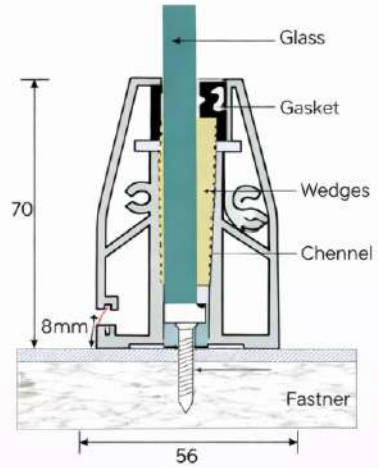

▶ Aluminum Continuous Bottom Profile

LPI - 123

Features

- ★ 100 % Recyclable
- ★ Easy Cleaning
- ★ Maintenance Free
- ★ Weaher Proof
- ★ Robust for Higher Safety

Product Details

Size : 55 x 55 mm
 Glass : 12 to 14 mm Glass
 Length : 12 Ft. / 16 Ft.
 Weight : 650 gm. (1 feet)
 Finish : Wooden / Powder Coating

LPI - 124

Features

- ★ 100 % Recyclable
- ★ Easy Cleaning
- ★ Maintenance Free
- ★ Weaher Proof
- ★ Robust for Higher Safety

Product Details

Size : 60 x 50 mm
 Glass : 12 mm Glass
 Length : 12 Ft. / 16 Ft.
 Weight : 700 gm. (1 feet)
 Finish : Wooden / Powder Coating

➤ Aluminum Continuous Bottom Profile

LPI - 125

Features

- ★ 100 % Recyclable
- ★ Easy Cleaning
- ★ Maintenance Free
- ★ Weaher Proof
- ★ Robust for Higher Safety

Product Details

Size : 56 x 70 mm
 Glass : 12 to 14 mm Glass
 Length : 12 Ft. / 16 Ft.
 Weight : 950 gm. (1 feet)
 Finish : Wooden / Powder Coating