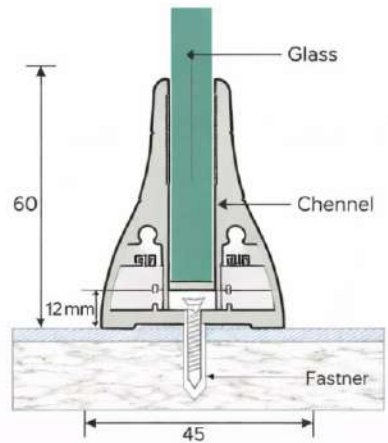

LPI - 124

Features

- ★ 100 % Recyclable
- ★ Easy Cleaning
- ★ Maintenance Free
- ★ Weaher Proof
- ★ Robust for Higher Safety

Product Details

Size : 60 x 50 mm
 Glass : 12 mm Glass
 Length : 12 Ft. / 16 Ft.
 Weight : 700 gm. (1 feet)
 Finish : Wooden / Powder Coating

➤ Aluminum Continuous Bottom Profile

LPI - 125

Features

- ★ 100 % Recyclable
- ★ Easy Cleaning
- ★ Maintenance Free
- ★ Weaher Proof
- ★ Robust for Higher Safety

Product Details

Size : 56 x 70 mm
 Glass : 12 to 14 mm Glass
 Length : 12 Ft. / 16 Ft.
 Weight : 950 gm. (1 feet)
 Finish : Wooden / Powder Coating

LPI - 126

Features

- ★ 100 % Recyclable
- ★ Easy Cleaning
- ★ Maintenance Free
- ★ Weaher Proof
- ★ Robust for Higher Safety

Product Details

Size : 45 x 60 mm
 Glass : 12 mm Glass
 Length : 12 Ft. / 16 Ft.
 Weight : 550 gm. (1 feet)
 Finish : Wooden / Powder Coating