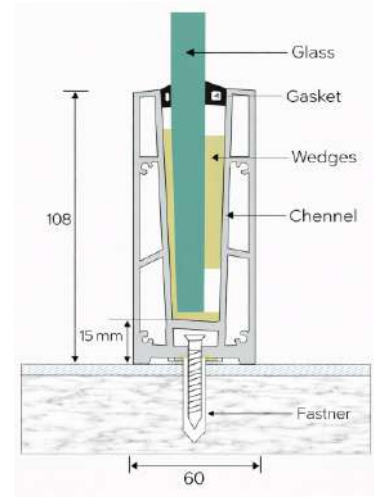

▶ Aluminum Continuous Bottom Profile

LPI - 157

Features

- ★ 100 % Recyclable
- ★ Easy Cleaning
- ★ Maintenance Free
- ★ Weaher Proof
- ★ Robust for Higher Safety

Product Details

Size : 60 x 108 mm
Glass : 12 to 14 mm Glass
Length : 12 Ft. / 16 Ft.
Weight : 1300 gm. (1 feet)
Finish : Wooden / Powder Coating