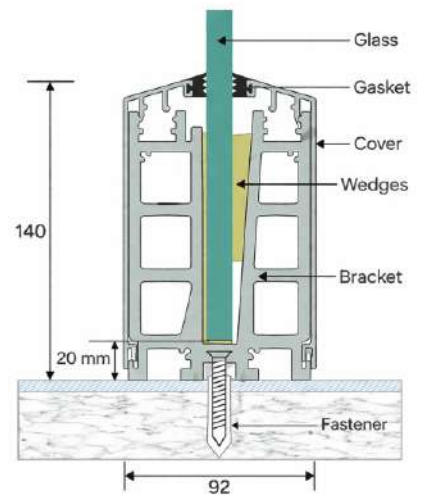

LPI - 184

Features

- ★ 100 % Recyclable
- ★ Easy Cleaning
- ★ Maintenance Free
- ★ Weather Proof
- ★ Robust for Higher Safety

Product Details

Size : 92 x 140 mm
Glass : 12 to 14 mm Glass
Length : 12 Ft. / 16 Ft.
Weight : 300 gm. (1 feet) One side cover (Bracket 65mm 700 gm.)
Finish : Wooden / Powder Coating