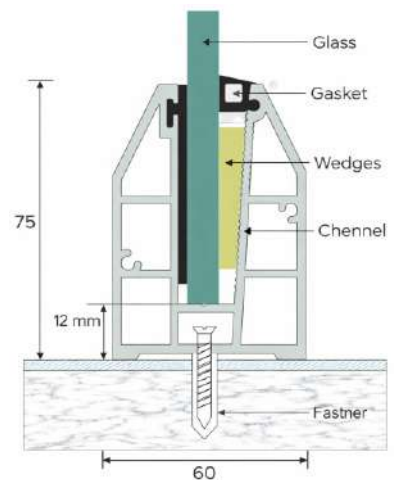

LPI - 144

Features

- ★ 100 % Recyclable
- ★ Easy Cleaning
- ★ Maintenance Free
- ★ Weaher Proof
- ★ Robust for Higher Safety

Product Details

Size : 64 x 85 mm
 Glass : 12 to 14 mm Glass
 Length : 12 Ft. / 16 Ft.
 Weight : 900 gm. (1 feet)
 Finish : Wooden / Powder Coating

▶ Aluminum Continuous Bottom Profile

LPI - 145

Features

- ★ 100 % Recyclable
- ★ Easy Cleaning
- ★ Maintenance Free
- ★ Weaher Proof
- ★ Robust for Higher Safety

Product Details

Size : 75 x 85 mm
 Glass : 12 to 14 mm Glass
 Length : 12 Ft. / 16 Ft.
 Weight : 730 gm. (1 feet)
 Finish : Wooden / Powder Coating

LPI - 146

Features

- ★ 100 % Recyclable
- ★ Easy Cleaning
- ★ Maintenance Free
- ★ Weaher Proof
- ★ Robust for Higher Safety

Product Details

Size : 60 x 75 mm
 Glass : 12 to 14 mm Glass
 Length : 12 Ft. / 16 Ft.
 Weight : 950 gm. (1 feet)
 Finish : Wooden / Powder Coating