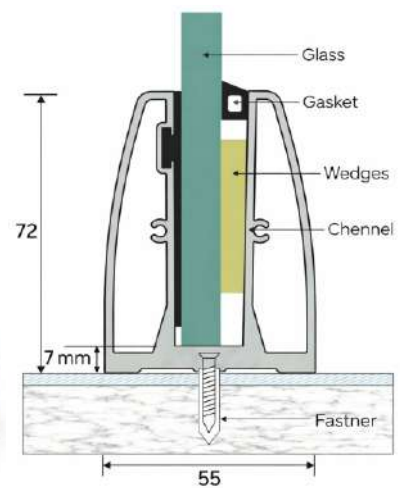

LPI - 138

Features

- ★ 100 % Recyclable
- ★ Easy Cleaning
- ★ Maintenance Free
- ★ Weaher Proof
- ★ Robust for Higher Safety

Product Details

Size : 47 x 80 mm
 Glass : 12 to 14 mm Glass
 Length : 12 Ft. / 16 Ft.
 Weight : 1200 gm. (1 feet)
 Finish : Wooden / Powder Coating

LPI - 139

Features

- ★ 100 % Recyclable
- ★ Easy Cleaning
- ★ Maintenance Free
- ★ Weaher Proof
- ★ Robust for Higher Safety

Product Details

Size : 52 x 52 mm
 Glass : 12 mm Glass
 Length : 12 Ft. / 16 Ft.
 Weight : 650 gm. (1 feet)
 Finish : Wooden / Powder Coating

LPI - 140

Features

- ★ 100 % Recyclable
- ★ Easy Cleaning
- ★ Maintenance Free
- ★ Weaher Proof
- ★ Robust for Higher Safety

Product Details

Size : 55 x 72 mm
 Glass : 12 to 14 mm Glass
 Length : 12 Ft. / 16 Ft.
 Weight : 750 gm. (1 feet)
 Finish : Wooden / Powder Coating