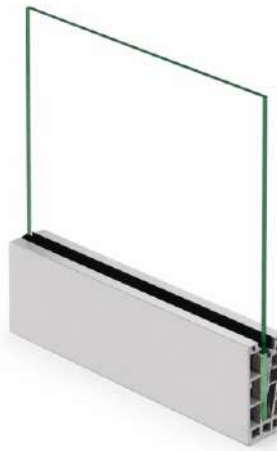

LPI - 186

Features

- ★ 100 % Recyclable
- ★ Easy Cleaning
- ★ Maintenance Free
- ★ Weaher Proof
- ★ Robust for Higher Safety

Product Details

Size : 88 x 145 mm
Glass : 12 to 14 mm Glass
Length : 12 Ft. / 16 Ft.
Weight : 350 gm. (1 feet) One side cover (Bracket 65mm 700 gm.)
Finish : Wooden / Powder Coating