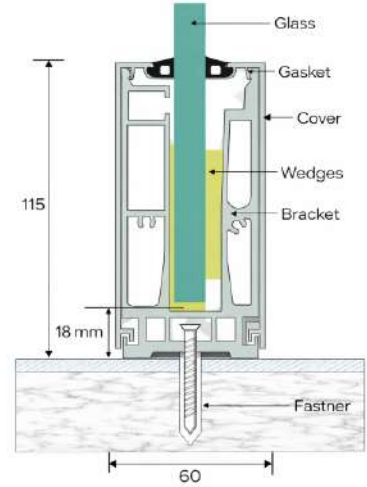

➤ Aluminum Continuous Bottom Profile

LPI - 183

Features

- ★ 100 % Recyclable
- ★ Easy Cleaning
- ★ Maintenance Free
- ★ Weather Proof
- ★ Robust for Higher Safety

Product Details

Size : 60 x 115 mm
Glass : 12 to 14 mm Glass
Length : 12 Ft. / 16 Ft.
Weight : 270 gm. (1 feet) One side cover (Bracket 65mm 320 gm.)
Finish : Wooden / Powder Coating