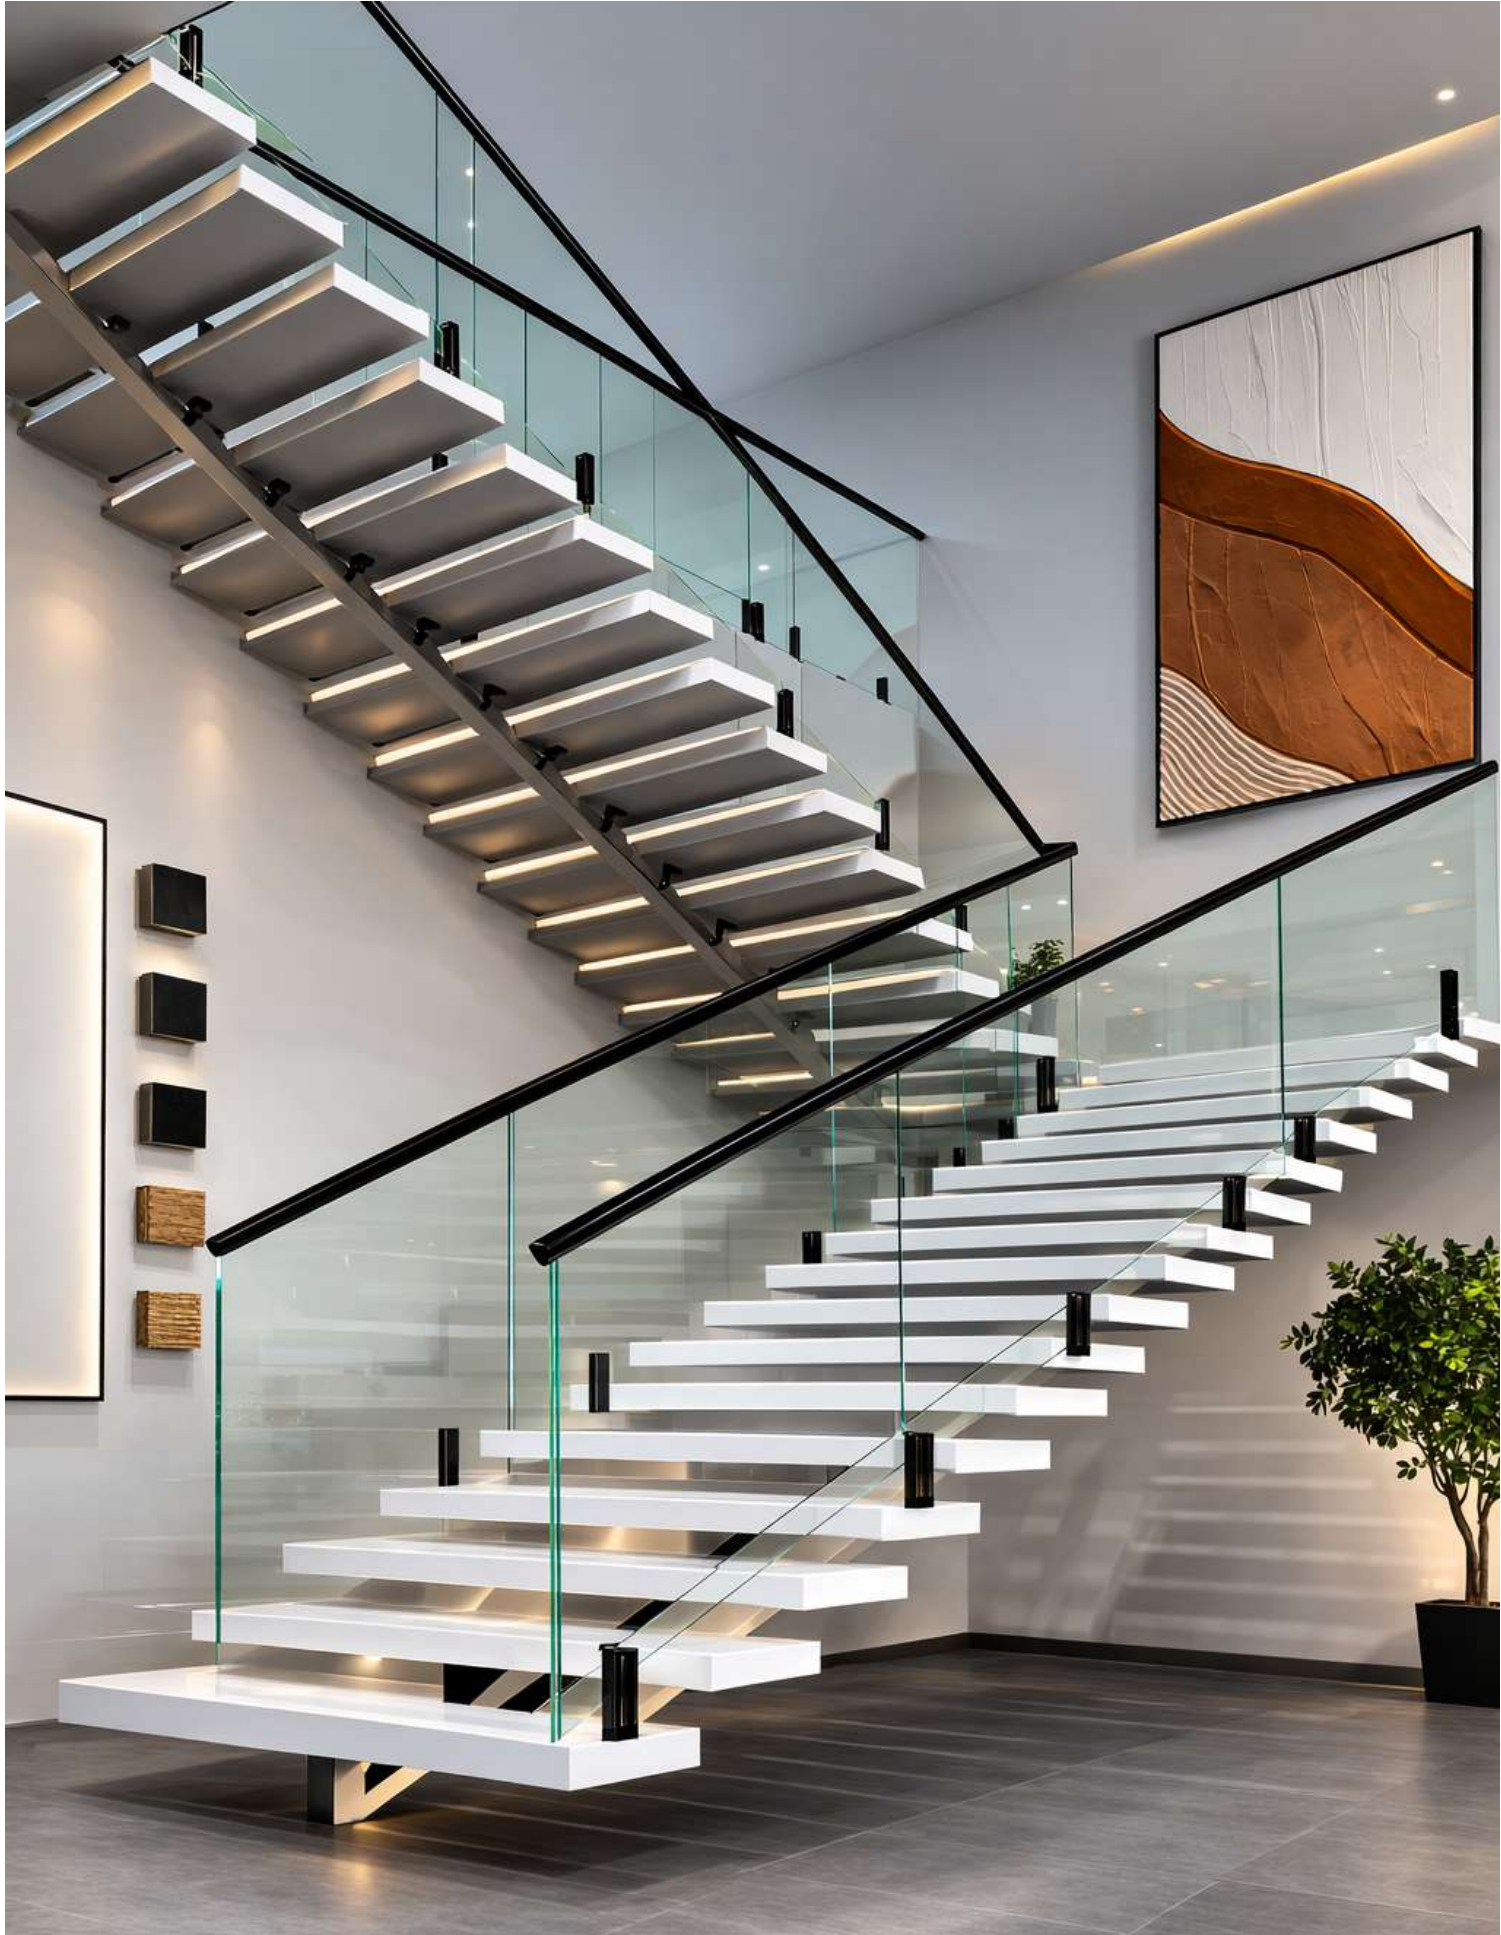

LPI - 66

Name : Leaf Bracket
Size : 115 x 130 mm
Finish : Powder Coating / Wooden

LPI - 67

Name : Step Bracket
Size : 50 x 100 mm
Finish : Powder Coating / Wooden

Finish : Powder Coating / Wooden Coating

Finish : Powder Coating /Wooden Coating