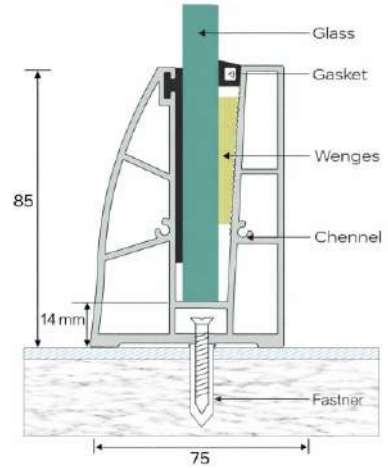

➤ Aluminum Continuous Bottom Profile

LPI - 143

Features

- ★ 100 % Recyclable
- ★ Easy Cleaning
- ★ Maintenance Free
- ★ Weaher Proof
- ★ Robust for Higher Safety

Product Details

Size : 80 x 100 mm
 Glass : 12 to 14 mm Glass
 Length : 12 Ft. / 16 Ft.
 Weight : 1200 gm. (1 feet)
 Finish : Wooden / Powder Coating

LPI - 144

Features

- ★ 100 % Recyclable
- ★ Easy Cleaning
- ★ Maintenance Free
- ★ Weaher Proof
- ★ Robust for Higher Safety

Product Details

Size : 64 x 85 mm
 Glass : 12 to 14 mm Glass
 Length : 12 Ft. / 16 Ft.
 Weight : 900 gm. (1 feet)
 Finish : Wooden / Powder Coating

▶ Aluminum Continuous Bottom Profile

LPI - 145

Features

- ★ 100 % Recyclable
- ★ Easy Cleaning
- ★ Maintenance Free
- ★ Weaher Proof
- ★ Robust for Higher Safety

Product Details

Size : 75 x 85 mm
 Glass : 12 to 14 mm Glass
 Length : 12 Ft. / 16 Ft.
 Weight : 730 gm. (1 feet)
 Finish : Wooden / Powder Coating