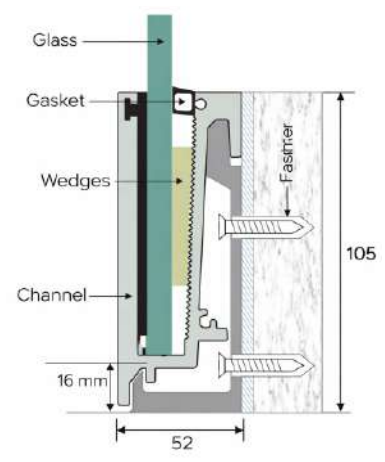

▶ Aluminum Continuous Bottom Profile

LPI - 187

Features

- ★ 100 % Recyclable
- ★ Easy Cleaning
- ★ Maintenance Free
- ★ Weaher Proof
- ★ Robust for Higher Safety

Product Details

Size : 52 x 105 mm
Glass : 12 to 14 mm Glass
Length : 12 Ft. / 16 Ft.
Weight : 1900 gm. (1 feet)
Finish : Wooden / Powder Coating