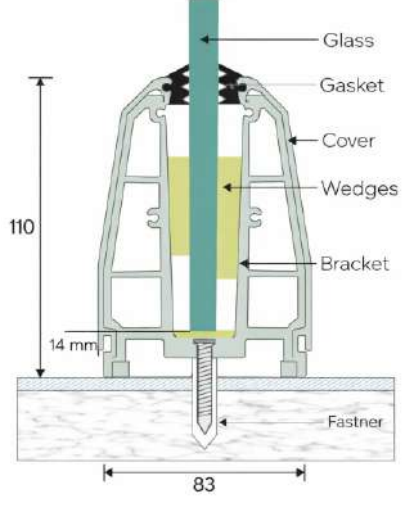

LPI - 178

Features

- ★ 100 % Recyclable
- ★ Easy Cleaning
- ★ Maintenance Free
- ★ Weaher Proof
- ★ Robust for Higher Safety

Product Details

Size : 83 x 110 mm
Glass : 12 to 14 mm Glass
Length : 12 Ft. / 16 Ft.
Weight : 180 gm. (1 feet) One side cover (Bracket 65mm 375 gm.)
Finish : Wooden / Powder Coating