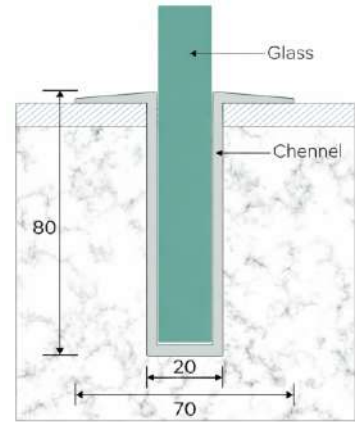

➤ Aluminum Continuous Bottom Profile

LPI - 191

Features

- ★ 100 % Recyclable
- ★ Easy Cleaning
- ★ Maintenance Free
- ★ Weaher Proof
- ★ Robust for Higher Safety

Product Details

Size : 70 x 80 mm
Glass : 12 mm Glass
Length : 12 Ft. / 16 Ft.
Weight : 400 gm. (1 feet)
Finish : Wooden / Powder Coating