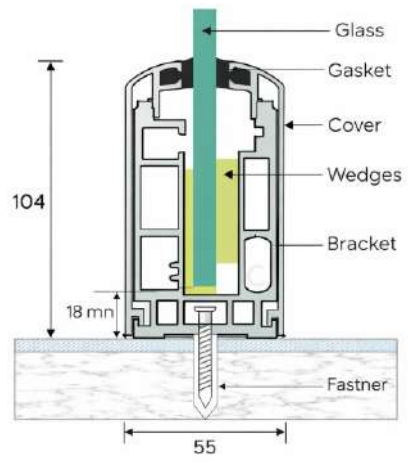

➤ **Aluminum Continuous Bottom Profile**

LPI - 181

Features

- ★ 100 % Recyclable
- ★ Easy Cleaning
- ★ Maintenance Free
- ★ Weaher Proof
- ★ Robust for Higher Safety

Product Details

Size : 55 x 104 mm
Glass : 12 to 14 mm Glass
Length : 12 Ft. / 16 Ft.
Weight : 160 gm. (1 feet) One side cover (Bracket 65mm 210 gm.)
Finish : Wooden / Powder Coating