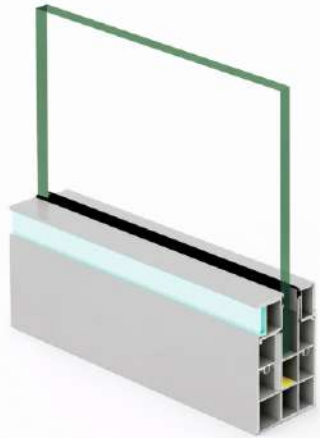

➤ Aluminum Continuous Bottom Profile

LPI - 165