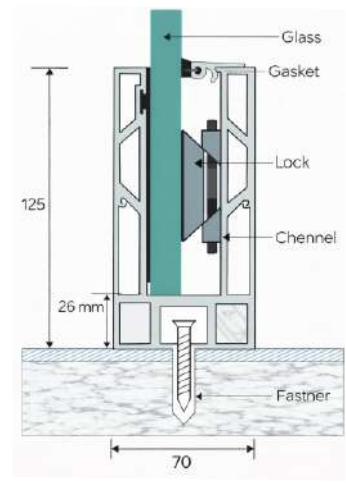

➤ Aluminum Continuous Bottom Profile

LPI - 161

Features

- ★ 100 % Recyclable
- ★ Easy Cleaning
- ★ Maintenance Free
- ★ Weaher Proof
- ★ Robust for Higher Safety

Product Details

Size : 70 x 125 mm
Glass : 12 to 19 mm Glass
Length : 12 Ft. / 16 Ft.
Weight : 1800 gm. (1 feet)
Finish : Wooden / Powder Coating