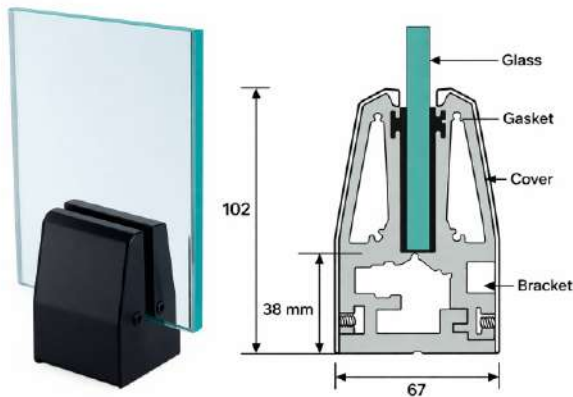

LPI - 198

Bracket Width : 65 mm
Finish : Powder Coating / Wooden