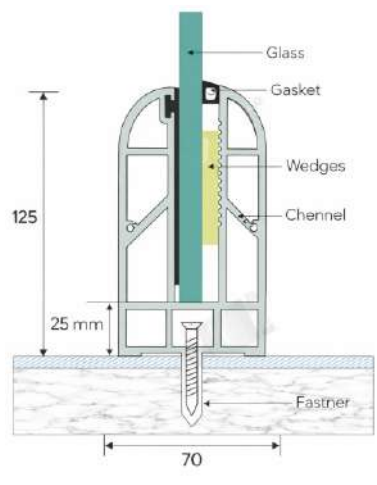

LPI - 170

Features

- ★ 100 % Recyclable
- ★ Easy Cleaning
- ★ Maintenance Free
- ★ Weaher Proof
- ★ Robust for Higher Safety

Product Details

Size : 70 x 125 mm
Glass : 12 to 14 mm Glass
Length : 12 Ft. / 16 Ft.
Weight : 1600 gm. (1 feet)
Finish : Wooden / Powder Coating