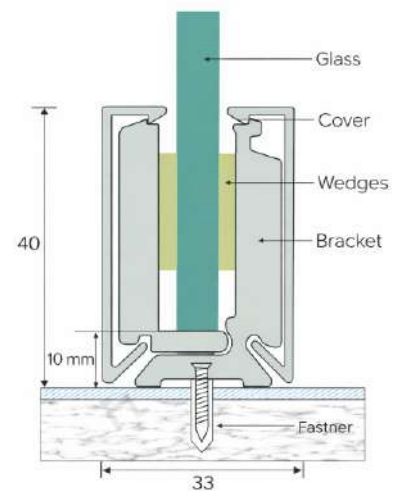

LPI - 172

Features

- ★ 100 % Recyclable
- ★ Easy Cleaning
- ★ Maintenance Free
- ★ Weather Proof
- ★ Robust for Higher Safety

Product Details

Size : 33 x 40 mm
Glass : 12 mm Glass
Length : 12 Ft. / 16 Ft.
Weight : 40 gm. (1 feet) One side cover (Bracket 65mm 110 gm.)
Finish : Wooden / Powder Coating