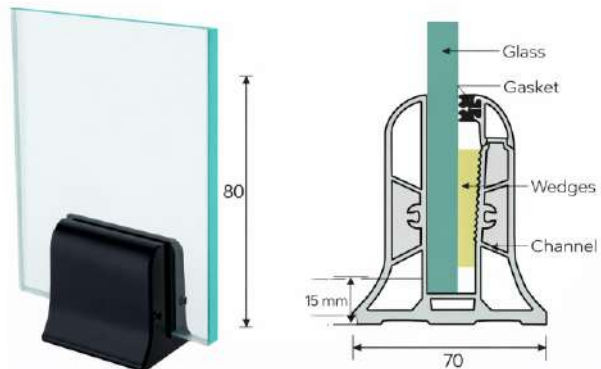

LPI - 195

Bracket Width : 75 mm
Finish : Powder Coating / Wooden