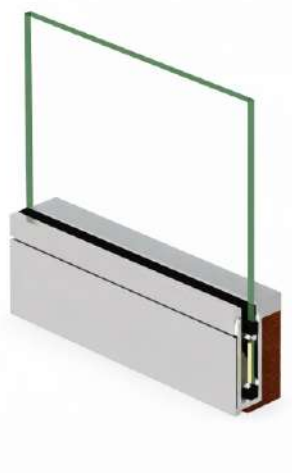

▶ Aluminum Continuous Bottom Profile

LPI - 187

Features

- ★ 100 % Recyclable
- ★ Easy Cleaning
- ★ Maintenance Free
- ★ Weaher Proof
- ★ Robust for Higher Safety

Product Details

Size : 52 x 105 mm
Glass : 12 to 14 mm Glass
Length : 12 Ft. / 16 Ft.
Weight : 1900 gm. (1 feet)
Finish : Wooden / Powder Coating