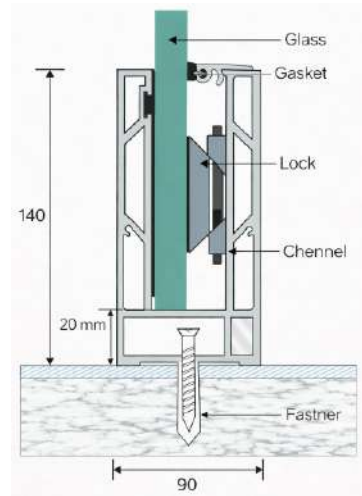

➤ Aluminum Continuous Bottom Profile

LPI - 163

Features

- ★ 100 % Recyclable
- ★ Easy Cleaning
- ★ Maintenance Free
- ★ Weather Proof
- ★ Robust for Higher Safety

Product Details

Size : 90 x 140 mm
Glass : 12 to 24 mm Glass
Length : 12 Ft. / 16 Ft.
Weight : 2400 gm. (1 feet)
Finish : Wooden / Powder Coating