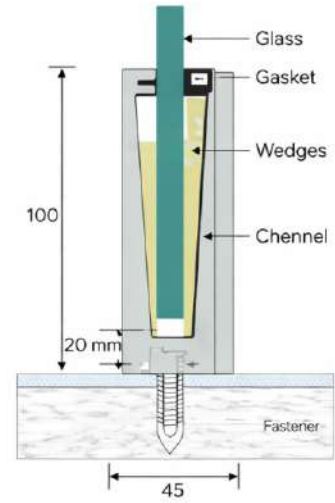

LPI - 129

Features

- ★ 100 % Recyclable
- ★ Easy Cleaning
- ★ Maintenance Free
- ★ Weather Proof
- ★ Robust for Higher Safety

Product Details

Size : 37 x 80 mm
 Glass : 12 to 14 mm Glass
 Length : 12 Ft. / 16 Ft.
 Weight : 950 gm. (1 feet)
 Finish : Wooden / Powder Coating

LPI - 130

Features

- ★ 100 % Recyclable
- ★ Easy Cleaning
- ★ Maintenance Free
- ★ Weather Proof
- ★ Robust for Higher Safety

Product Details

Size : 37 x 100 mm
 Glass : 12 to 14 mm Glass
 Length : 12 Ft. / 16 Ft.
 Weight : 1200 gm. (1 feet)
 Finish : Wooden / Powder Coating

➤ Aluminum Continuous Bottom Profile

LPI - 131

Features

- ★ 100 % Recyclable
- ★ Easy Cleaning
- ★ Maintenance Free
- ★ Weather Proof
- ★ Robust for Higher Safety

Product Details

Size : 45 x 100 mm
 Glass : 12 to 14 mm Glass
 Length : 12 Ft. / 16 Ft.
 Weight : 1250 gm. (1 feet)
 Finish : Wooden / Powder Coating