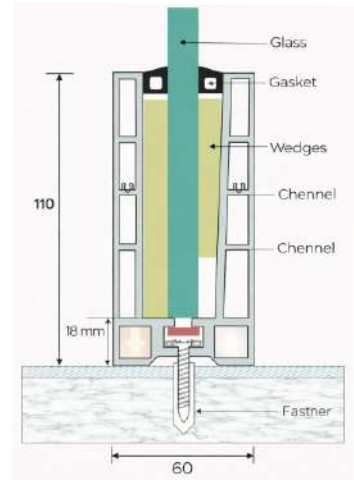

LED System

Features

- ★ 100 % Recyclable
- ★ Easy Cleaning
- ★ Maintenance Free
- ★ Weaher Proof
- ★ Robust for Higher Safety

Product Details

Size : 60 x 110 mm
Glass : 12 to 16 mm Glass
Length : 12 Ft. / 16 Ft.
Weight : 1400 gm. (1 feet)
Finish : Wooden / Powder Coating