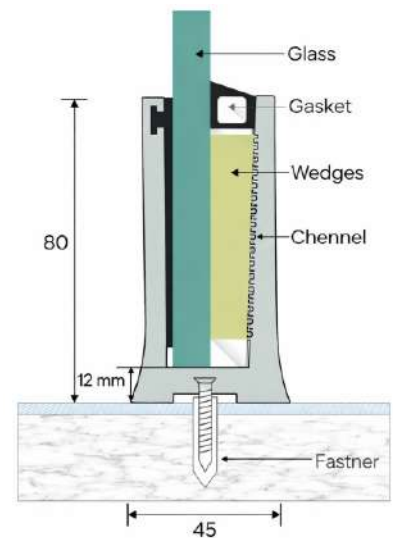

LPI - 132

Features

- ★ 100 % Recyclable
- ★ Easy Cleaning
- ★ Maintenance Free
- ★ Weather Proof
- ★ Robust for Higher Safety

Product Details

Size : 41 x 115 mm
 Glass : 12 to 14 mm Glass
 Length : 12 Ft. / 16 Ft.
 Weight : 1700 gm. (1 feet)
 Finish : Wooden / Powder Coating

➤ Aluminum Continuous Bottom Profile

LPI - 133

Side Mount Fitting

Features

- ★ 100 % Recyclable
- ★ Easy Cleaning
- ★ Maintenance Free
- ★ Weaher Proof
- ★ Robust for Higher Safety

Product Details

Size : 45 x 121 mm
 Glass : 12 to 14 mm Glass
 Length : 12 Ft. / 16 Ft.
 Weight : 1800 gm. (1 feet)
 Finish : Wooden / Powder Coating

LPI - 134

Features

- ★ 100 % Recyclable
- ★ Easy Cleaning
- ★ Maintenance Free
- ★ Weaher Proof
- ★ Robust for Higher Safety

Product Details

Size : 45 x 80 mm
 Glass : 12 to 14 mm Glass
 Length : 12 Ft. / 16 Ft.
 Weight : 950 gm. (1 feet)
 Finish : Wooden / Powder Coating