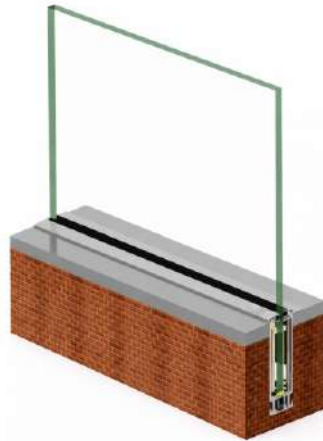

➤ Aluminum Continuous Bottom Profile

LPI - 193

Features

- ★ 100 % Recyclable
- ★ Easy Cleaning
- ★ Maintenance Free
- ★ Weather Proof
- ★ Robust for Higher Safety

Product Details

Size : 55 x 90 mm
Glass : 12 to 14 mm Glass
Length : 12 Ft. / 16 Ft.
Weight : 30 gm. (1 feet) One side cover (Bracket 65mm 210 gm.)
Finish : Wooden / Powder Coating