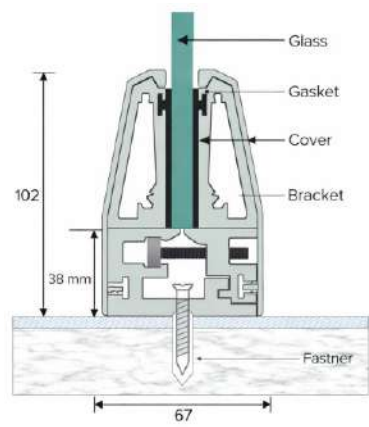

➤ Aluminum Continuous Bottom Profile

LPI - 175

Features

- ★ 100 % Recyclable
- ★ Easy Cleaning
- ★ Maintenance Free
- ★ Weaher Proof
- ★ Robust for Higher Safety

Product Details

Size : 67 x 102 mm
Glass : 12 to 14 mm Glass
Length : 12 Ft. / 16 Ft.
Weight : 220 gm. (1 feet) One side cover (Bracket 65mm 500 gm.)
Finish : Wooden / Powder Coating