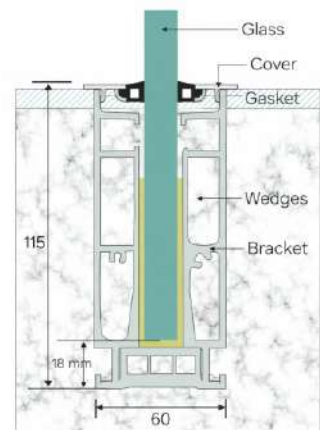

LPI - 192

Features

- ★ 100 % Recyclable
- ★ Easy Cleaning
- ★ Maintenance Free
- ★ Weaher Proof
- ★ Robust for Higher Safety

Product Details

Size : 60 x 115 mm
 Glass : 12 to 14 mm Glass
 Length : 12 Ft. / 16 Ft.
 Weight : 30 gm. (1 feet) One side cover (Bracket 65mm 320 gm.)
 Finish : Wooden / Powder Coating