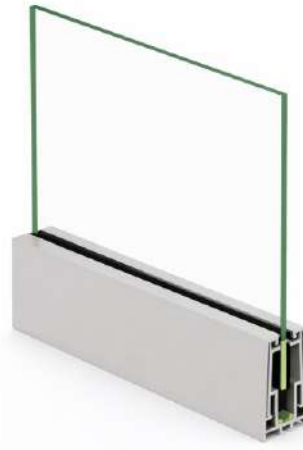

➤ Aluminum Continuous Bottom Profile

LPI - 179

Features

- ★ 100 % Recyclable
- ★ Easy Cleaning
- ★ Maintenance Free
- ★ Weather Proof
- ★ Robust for Higher Safety

Product Details

Size : 94 x 103 mm
Glass : 12 to 14 mm Glass
Length : 12 Ft. / 16 Ft.
Weight : 260 gm. (1 feet) One side cover (Bracket 65mm 475 gm.)
Finish : Wooden / Powder Coating